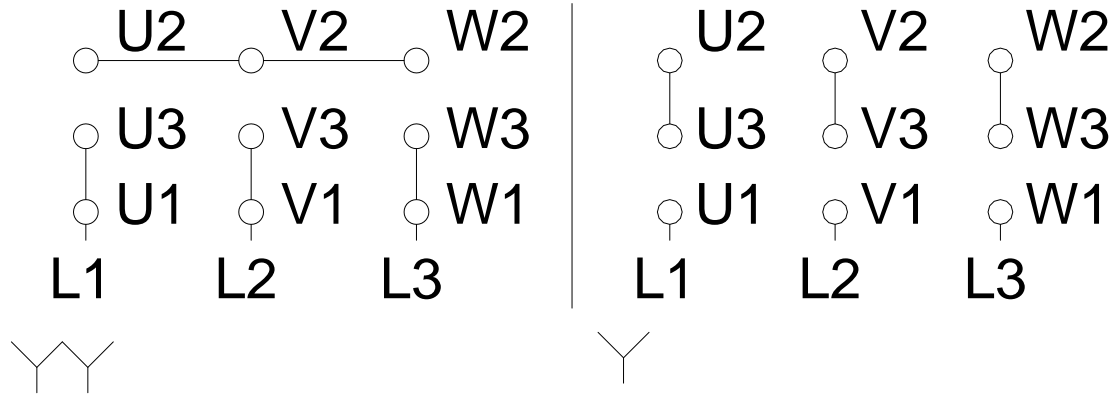

1 2 3 4 5 6 7 8

A

B

C

D

E

F

Notes: Downloaded from <http://dealerselectric.com>
Generated for Model #.5512EP3EAL80

Performed by:

Checked:

Customer:

Three-Phase : IEC Tru-Metric - TEFC (IP55) - Aluminum Frame

Three-phase induction motor
Frame 80 - IP55

12-SEP-2016