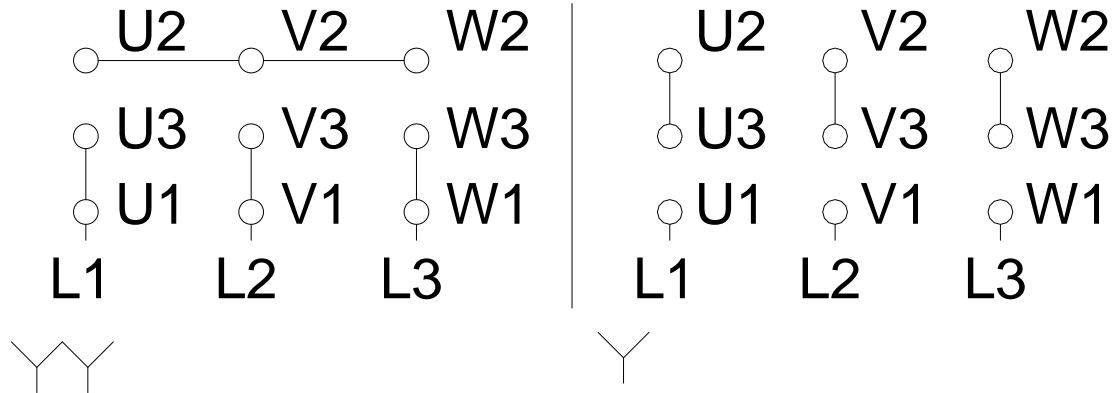

1 2 3 4 5 6 7 8

A

B

C

D

E

F

Notes: Downloaded from <http://dealerselectric.com>  
Generated for Model #.5509EP3EAL90L

Performed by:

Checked:

Customer:

Three-Phase : IEC Tru-Metric - TEFC (IP55) - Aluminum Frame

Three-phase induction motor  
Frame 90L - IP55

12-SEP-2016