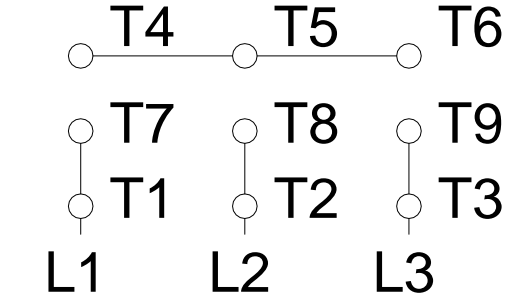

1 2 3 4 5 6 7 8

A
B
C
D
E
F

LOW VOLTAGE

HIGH VOLTAGE

Notes: Downloaded from http://dealerselectric.com Generated for Model #.5036ES3EB56		
Performed by:		
Checked:		
Customer:		
Three-Phase : NEMA 56 Frames - TEFC		
Three-phase induction motor Frame B56 - IP55	12-SEP-2016	