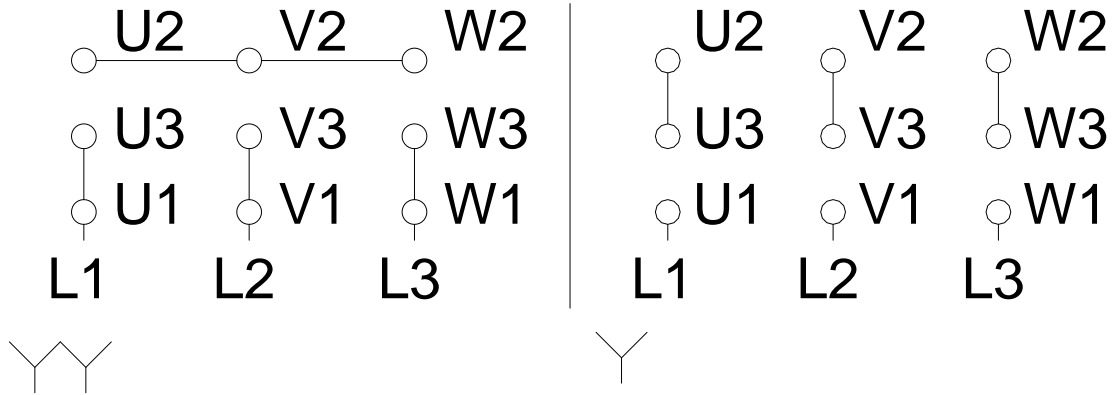

1 2 3 4 5 6 7 8

A

B

C

D

E

F

Notes: Downloaded from <http://dealerselectric.com>
 Generated for Model #.3736EP3EAL71

Performed by:

Checked:

Customer:

Three-Phase : IEC Tru-Metric - TEFC (IP55) - Aluminum Frame

Three-phase induction motor
 Frame 71 - IP55

12-SEP-2016