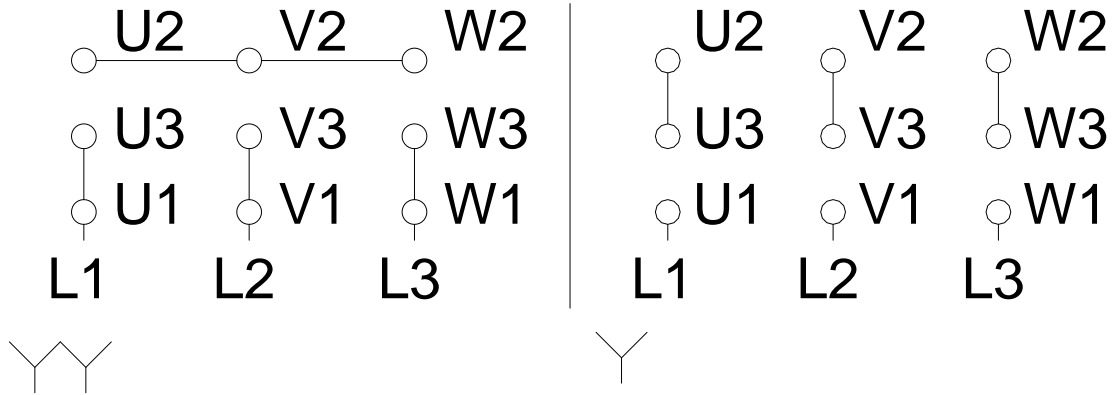

1 2 3 4 5 6 7 8

A

B

C

D

E

F

Notes: Downloaded from <http://dealerselectric.com>
Generated for Model #.3718EP3EAL71

Performed by:

Checked:

Customer:

Three-Phase : IEC Tru-Metric - TEFC (IP55) - Aluminum Frame

Three-phase induction motor
Frame 71 - IP55

12-SEP-2016