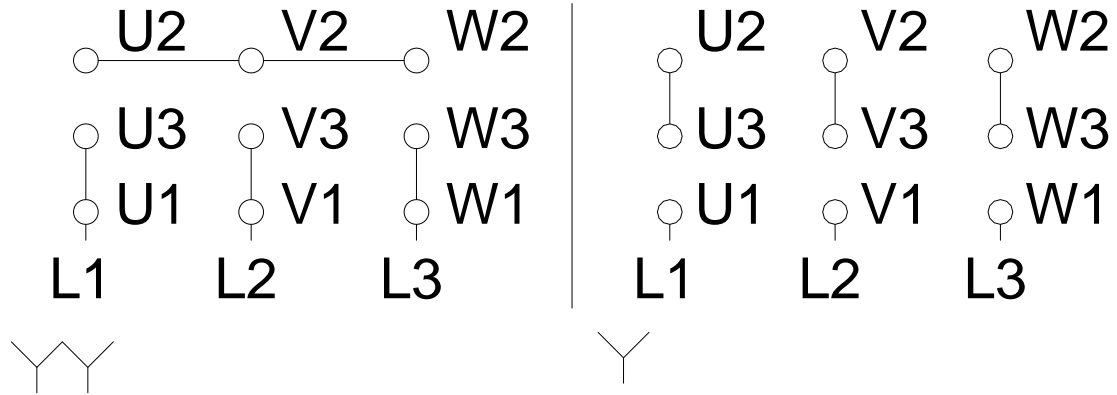

1 2 3 4 5 6 7 8

A

B

C

D

E

F

Notes: Downloaded from <http://dealerselectric.com>
Generated for Model #.2518EP3EAL71

Performed by:

Checked:

Customer:

Three-Phase : IEC Tru-Metric - TEFC (IP55) - Aluminum Frame

Three-phase induction motor
Frame 71 - IP55

12-SEP-2016