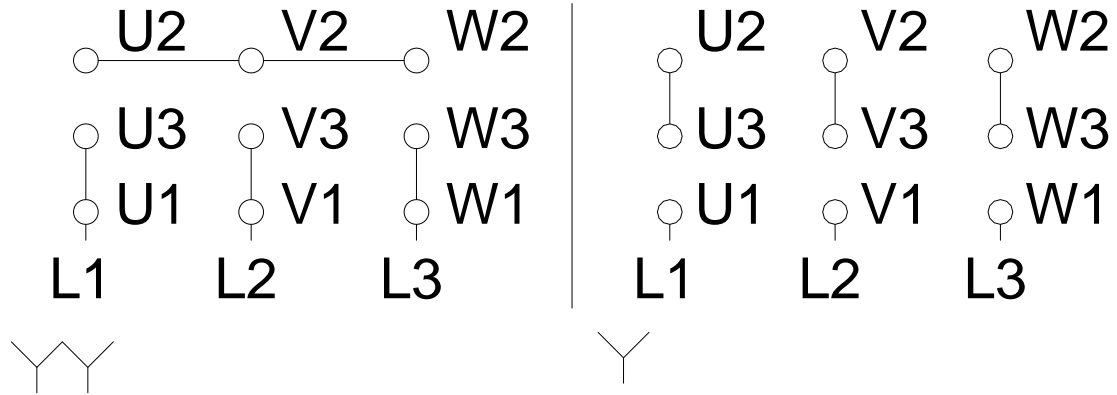

1 2 3 4 5 6 7 8

A

B

C

D

E

F

Notes: Downloaded from <http://dealerselectric.com>  
Generated for Model #.2512EP3EAL71

Performed by:

Checked:

Customer:

Three-Phase : IEC Tru-Metric - TEFC (IP55) - Aluminum Frame

Three-phase induction motor  
Frame 71 - IP55

12-SEP-2016