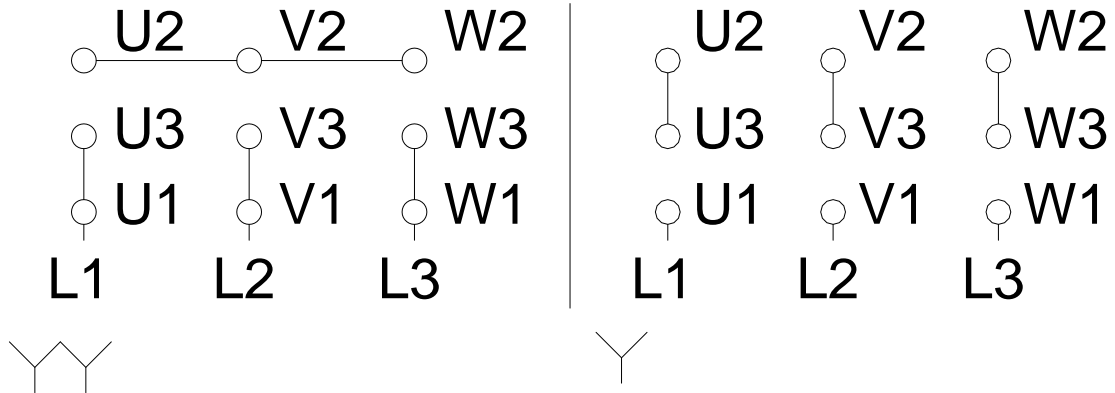

1 2 3 4 5 6 7 8

A

B

C

D

E

F

Notes: Downloaded from <http://dealerselectric.com>
Generated for Model #.1836EP3EAL63

Performed by:

Checked:

Customer:

Three-Phase : IEC Tru-Metric - TEFC (IP55) - Aluminum Frame

Three-phase induction motor
Frame 63 - IP55

12-SEP-2016