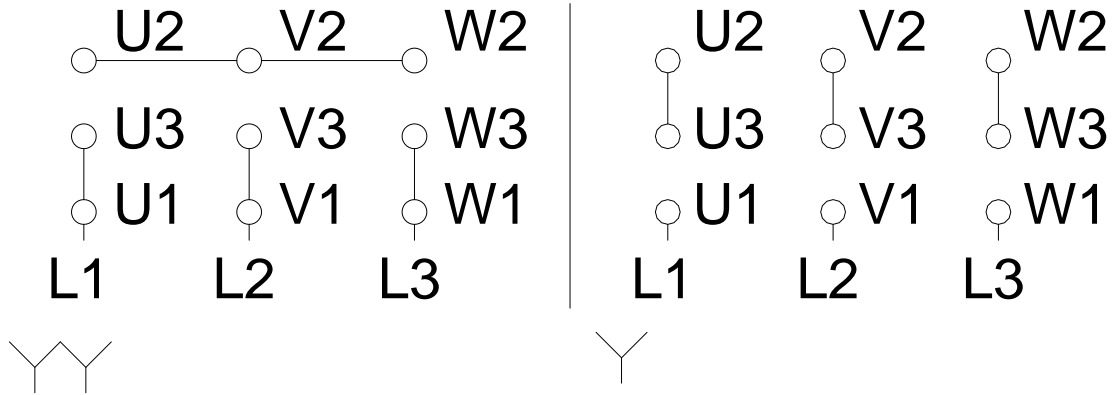

1 2 3 4 5 6 7 8

A

B

C

D

E

F

Notes: Downloaded from <http://dealerselectric.com>  
Generated for Model #.1812EP3EAL71

Performed by:

Checked:

Customer:

Three-Phase : IEC Tru-Metric - TEFC (IP55) - Aluminum Frame

Three-phase induction motor  
Frame 71 - IP55

12-SEP-2016