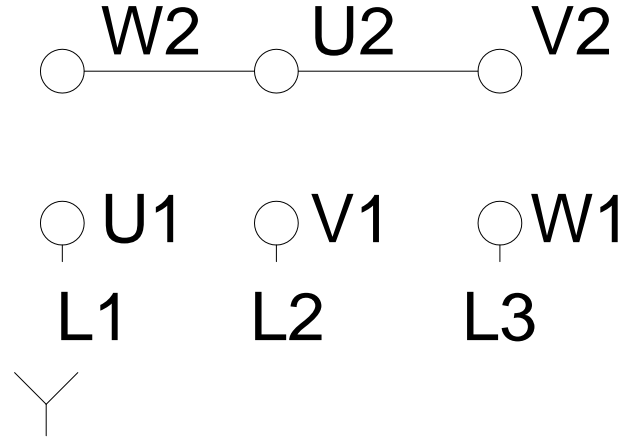

1 2 3 4 5 6 7 8

LOW VOLTAGE

HIGH VOLTAGE

A
B
C
D
E
F

Notes: Downloaded from http://dealerselectric.com Generated for Model #.1809EP3EAL80		
Performed by:		
Checked:		
Customer:		
Three-Phase : IEC Tru-Metric - TEFC (IP55) - Aluminum Frame		
Three-phase induction motor Frame 80 - IP55	12-SEP-2016	