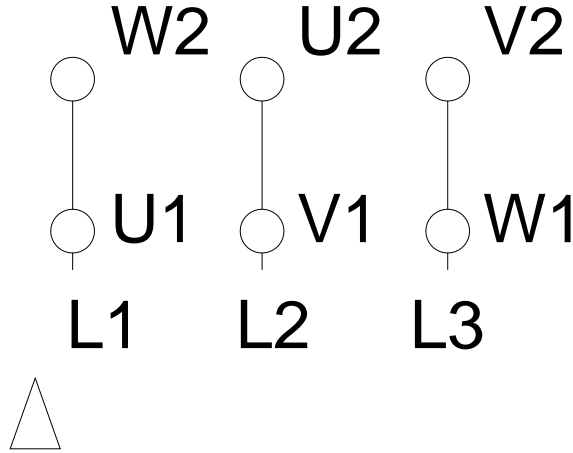

1 2 3 4 5 6 7 8

LOW VOLTAGE

HIGH VOLTAGE

A
B
C
D
E
F

Notes: Downloaded from http://dealerselectric.com Generated for Model #.1809EP3EAL80		
Performed by:		
Checked:		
Customer:		
Three-Phase : IEC Tru-Metric - TEFC (IP55) - Aluminum Frame		
Three-phase induction motor Frame 80 - IP55	12-SEP-2016	