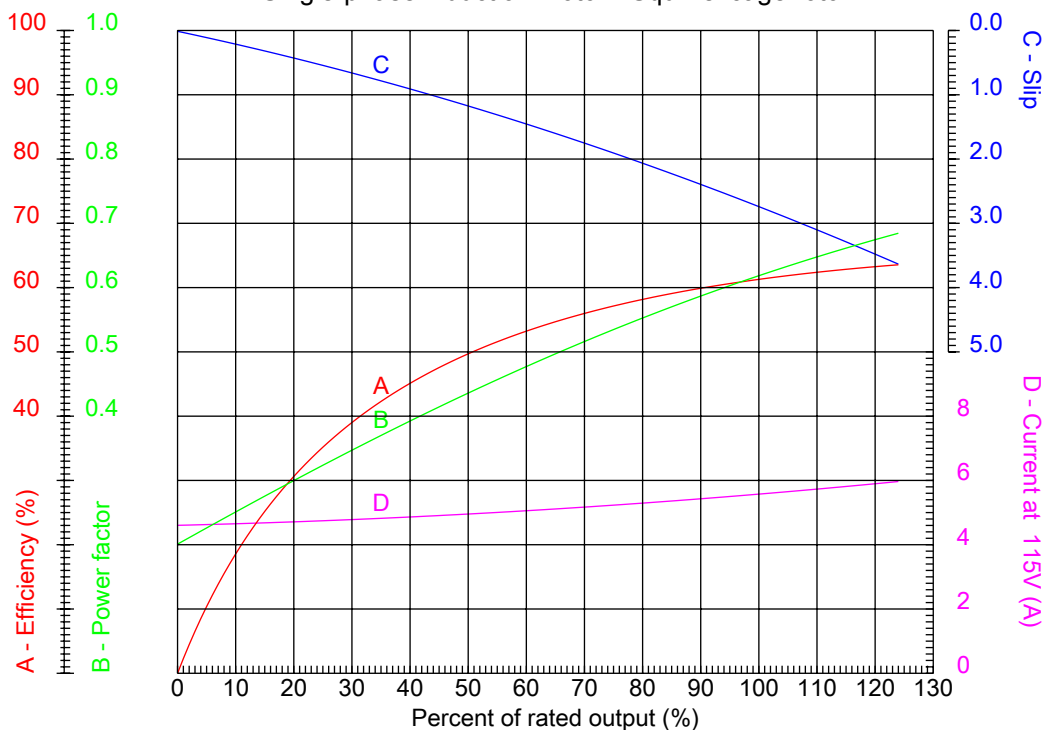

Performed by

Checked

Dealers Industrial Equipment

No.:

Date: 12-SEP-2016

PERFORMANCE CURVES RELATED TO RATED OUTPUT Single-phase induction motor - Squirrel cage rotor

Customer :
 Product line : Auger Drive : Single-Phase - TEFC (IP55)