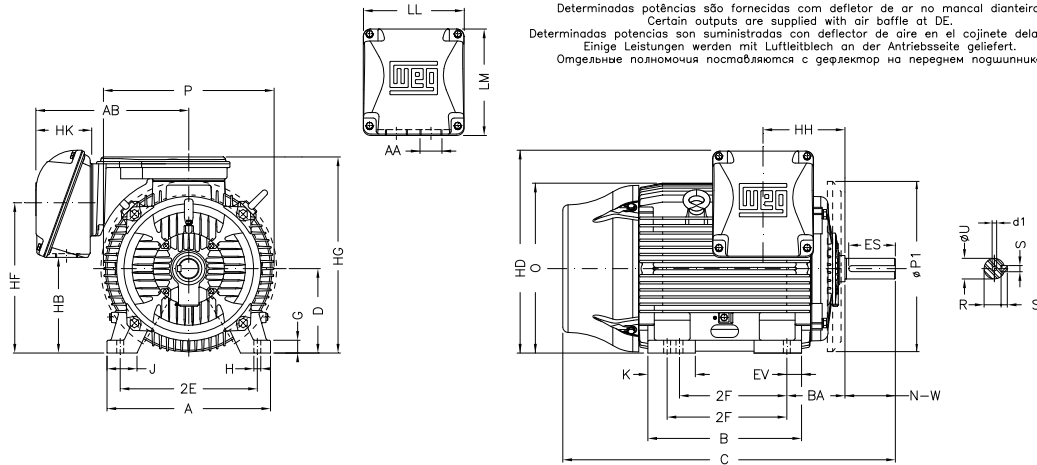

1 2 3 4 5 6 7 8

A

B

C

D

E

F

Notes: Downloaded from <http://dealerselectric.com>
 Generated for Model #45012ET3GRB586/7-W22

2E 23.000	J 5.512	A 29.528	P 28.977	AB 23.189
2F 22.000/25.000	K 9.055	B 29.921	BA 10.000	U 3.875
N-W 11.625	ES 8.661	S 1.000	R 3.312	depth 1.000
D 14.500	G 2.492	HB 18.575	O 28.985	HD 35.740
HF 26.732	HG 35.236	HH 13.346	HK 8.661	EV 2.559
H 1.181	C 61.902	LL 15.906	LM 17.165	AA 2xNPT 3"
d1 DUNC 7/8"-9				

Performed by:

Checked:

Customer:

W22 NEMA Premium - Roller Bearings

Three-phase induction motor
 Frame 586/7T - IP55

29-SEP-2016