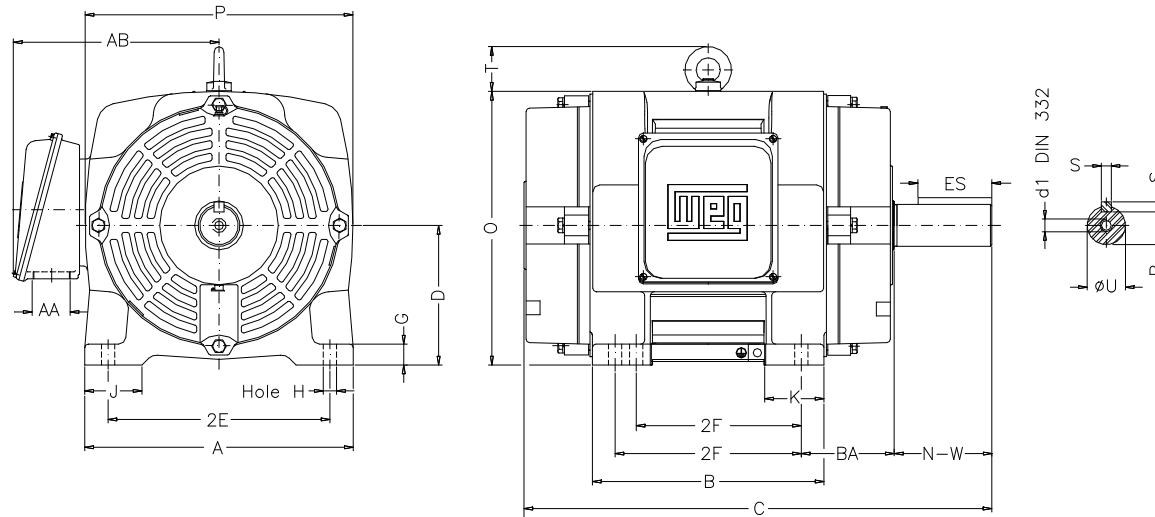

1 2 3 4 5 6 7 8

A

B

C

D

E

F

Notes: Downloaded from <http://dealerselectric.com>
Generated for Model #35036OT3G447/9TS

Performed by:

Checked:

Customer:

ODP – Open Induction Motors – NEMA Premium Efficiency

Three-phase induction motor
Frame 447/9TS - IP23

29-SEP-2016

2E 18.000	J 3.937	A 21.929	P 22.126	AB 23.464
2F 20.000/25.000	K 10.47	B 28.898	BA 7.500	U 2.375
d1 DUNC 3/4"-10	N-W 4.750	ES 3.000	S 0.625	R 2.019
depth 0.625	D 11.000	G 1.811	O 22.441	T 3.543
H 0.807	C 44.567	AA 2xNPT 3"	DM NPT 3/4"	