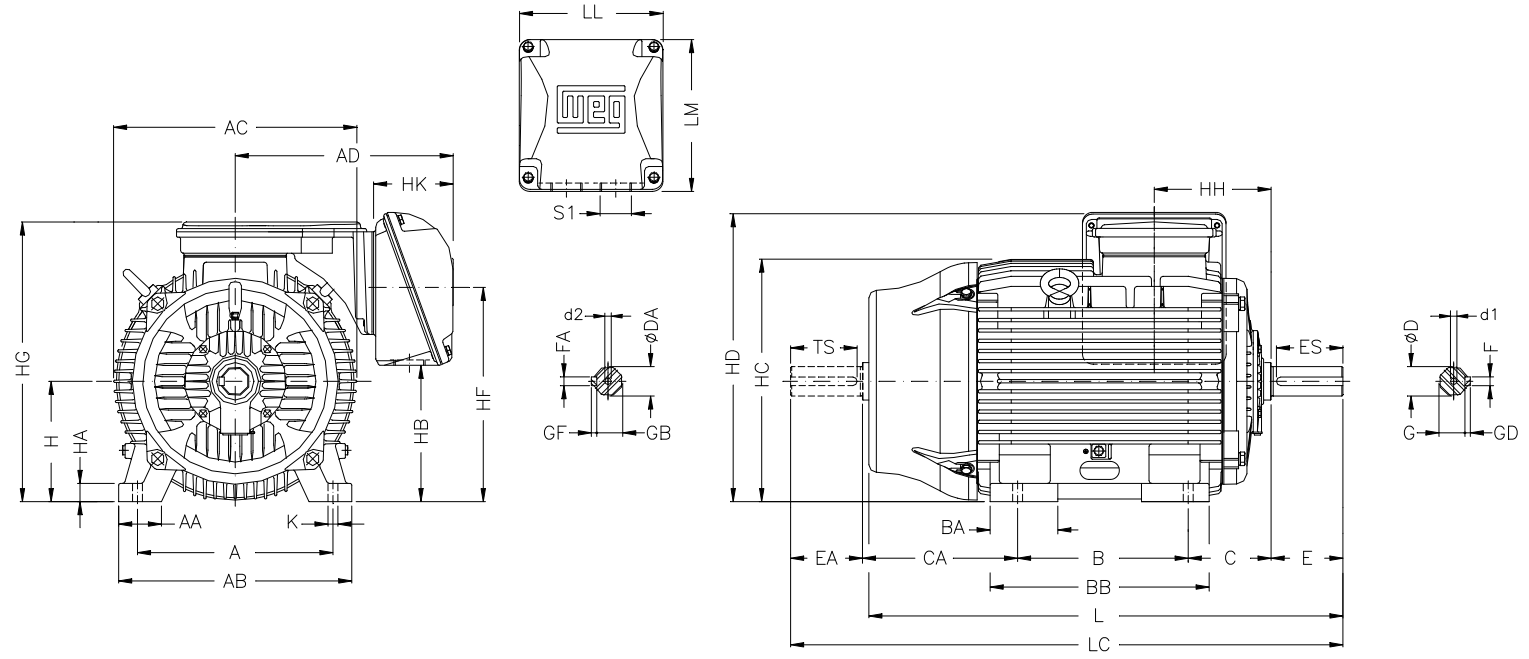

1 2 3 4 5 6 7 8

A  
B  
C  
D  
E  
F

Notes: Downloaded from <http://dealerselectric.com>  
Generated for Model #30036EP3Y315L-W22

A	AA	AB	AC	AD
508	120	630	657	589
B	BA	BB	C	CA
508	219	752	216	502
D	E	ES	F	G
65m6	140	125	18	58
GD	DA	EA	TS	FA
11	60m6	140	125	18
GB	GF	H	HA	HB
53	11	315	48	336
HC	HD	HF	HG	HH
644	774	575	760	284
HK	K	L	LC	LL
220	28	1353	1506	404
LM	S1	d1	d2	
436	2xM63x1.5	DM20	DM20	

Performed by:

Checked:

Customer:

Three-Phase: W22 IE2 IEC Tru-Metric - TEFC (IP55) Cast Iron Frame

Three-phase induction motor  
Frame 315L - IP55

29-SEP-2016