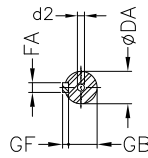

1 2 3 4 5 6 7 8

A

B

C

D

E

F

Determinadas potências são fornecidas com defletor de ar no mancal dianteiro.
Certain outputs are supplied with air baffle at DE.
Determinadas potencias son suministradas con deflector de aire en el cojinete delantero.
Einige Leistungen werden mit Luftleitblech an der Antriebsseite geliefert.
Отдельные полномочия поставляются с дефлектор на переднем подшипнике.

Notes: Downloaded from <http://dealerselectric.com>
Generated for Model #30018EP3Y355M/L-W22

Performed by:

Checked:

Customer:

Three-Phase: W22 IE2 IEC Tru-Metric - TEFC (IP55) Cast Iron Frame

Three-phase induction motor
Frame 355M/L - IP55

29-SEP-2016

A 610	AA 140	AB 750	AC 736	AD 609
B 560/630	BA 230	BB 760	C 254	CA 483/413
D 100m6	E 210	ES 200	F 28	G 90
GD 16	DA 80m6	EA 170	TS 160	FA 22
GB 71	GF 14	H 355	HA 50	HB 461
HC 723	HD 898	HF 700	HG 885	HH 339
HK 220	K 28	L 1482	LC 1677	LL 404
LM 436	S1 2xM63x1.5	d1 DM24	d2 DM20