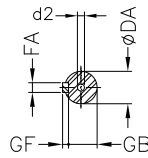

1 2 3 4 5 6 7 8

A

B

C

D

E

F

Determinadas potências são fornecidas com defletor de ar no mancal dianteiro.
Certain outputs are supplied with air baffle at DE.
Determinadas potencias son suministradas con deflector de aire en el cojinete delantero.
Einige Leistungen werden mit Luftleitblech an der Antriebsseite geliefert.
Отдельные полномочия поставляются с дефлектор на переднем подшипнике.

Notes: Downloaded from <http://dealerselectric.com>
Generated for Model #30012EP3Y355M/L-W22

Performed by:

Checked:

Customer:

Three-Phase: W22 IE2 IEC Tru-Metric - TEFC (IP55) Cast Iron Frame

Three-phase induction motor
Frame 355M/L - IP55

29-SEP-2016

A 610	AA 140	AB 750	AC 736	AD 609
B 560/630	BA 230	BB 760	C 254	CA 483/413
D 100m6	E 210	ES 200	F 28	G 90
GD 16	DA 80m6	EA 170	TS 160	FA 22
GB 71	GF 14	H 355	HA 50	HB 461
HC 723	HD 898	HF 700	HG 885	HH 339
HK 220	K 28	L 1482	LC 1677	LL 404
LM 436	S1 2xM63x1.5	d1 DM24	d2 DM20