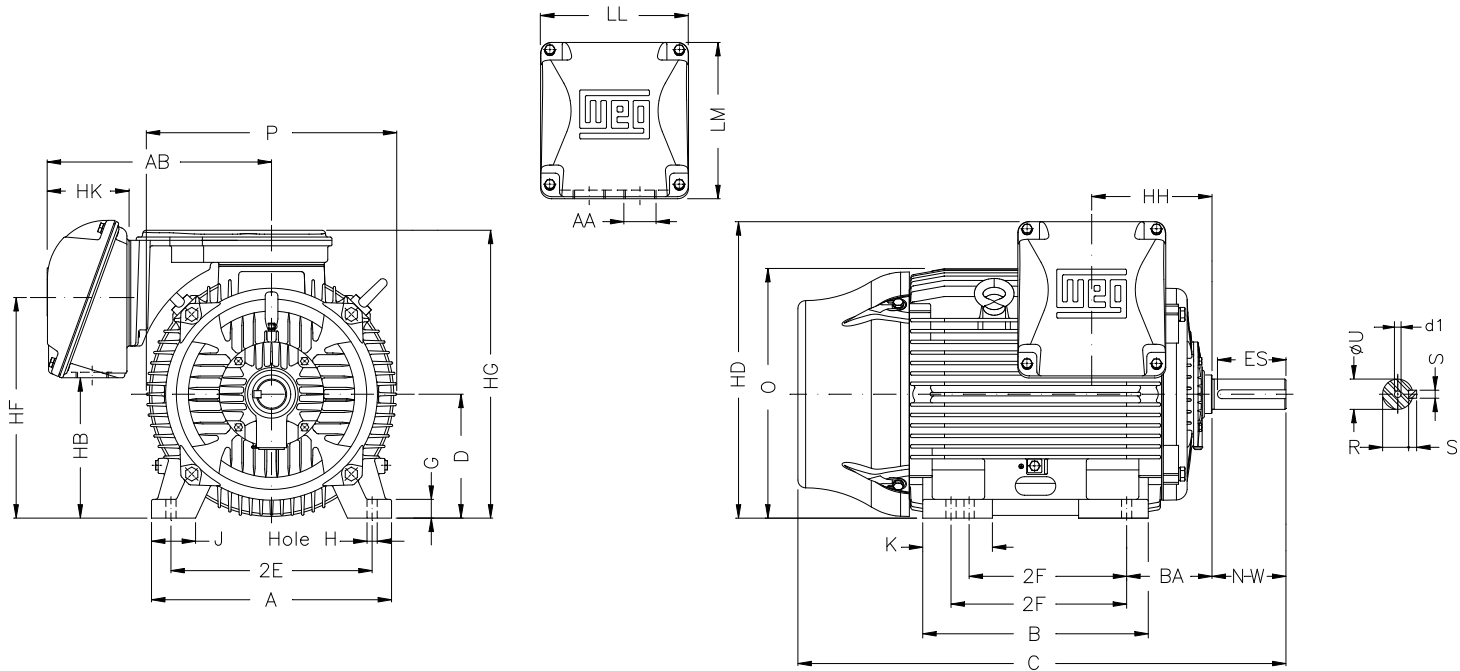

1 2 3 4 5 6 7 8

A

B

C

D

E

F

Notes: Downloaded from <http://dealerselectric.com>
Generated for Model #25018EP3GKD447T-W22

Performed by:

Checked:

Customer:

Three-Phase: W22 Crusher Duty TEFC (IP55)

Three-phase induction motor
Frame 445/7T - IP55

28-SEP-2016

AB 20.670	2F 16.500/20.000	B 23.897	U 3.375	N-W 8.500
ES 7.087	S 0.875	R 2.880	depth 0.875	HB 12.598
HF 20.724	HG 26.850	HH 11.811	HK 6.968	C 48.701
LL 14.646	LM 15.040	AA 2xNPT 3"	d1 DUNC 3/4"-10	d2 DUNC 3/4"-10