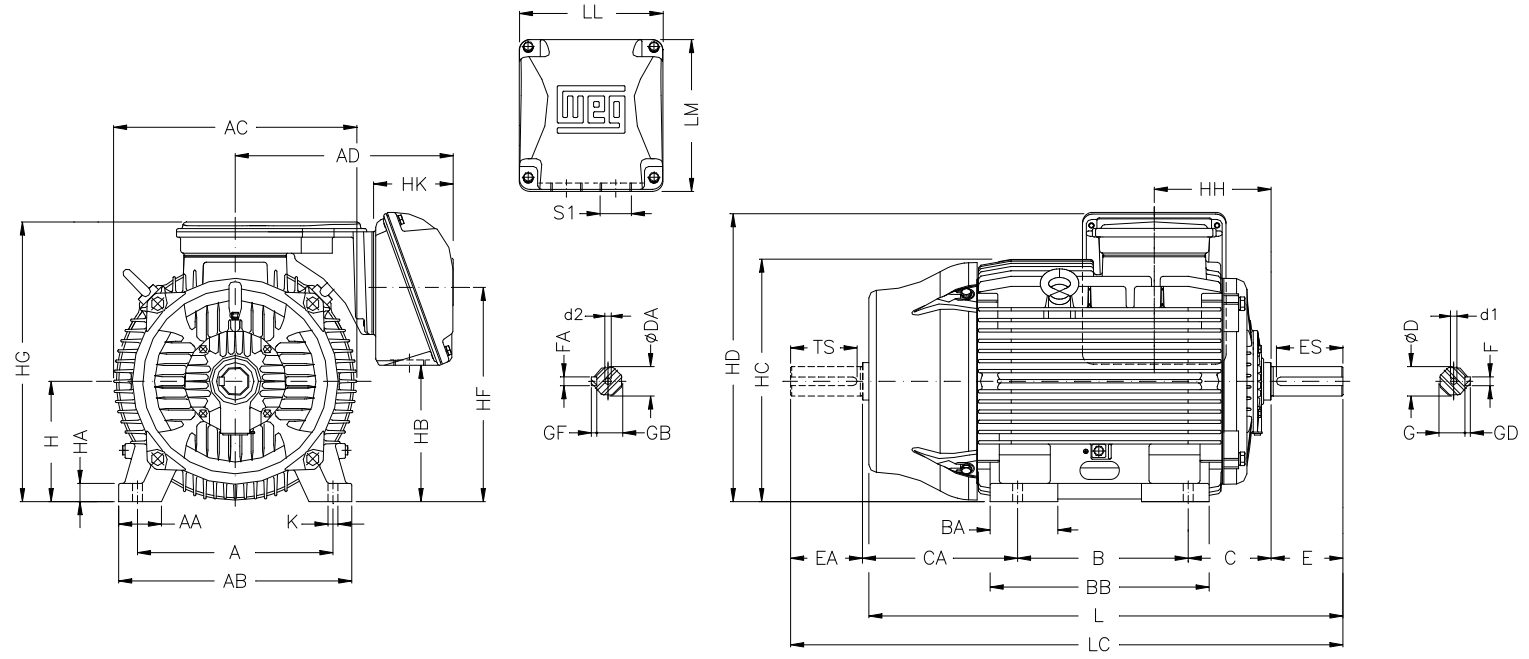

1 2 3 4 5 6 7 8

A  
B  
C  
D  
E  
F

Notes: Downloaded from <http://dealerselectric.com>  
Generated for Model #22036EP3Y315L-W22

A	AA	AB	AC	AD
508	120	630	657	589
B	BA	BB	C	CA
508	219	752	216	502
D	E	ES	F	G
65m6	140	125	18	58
GD	DA	EA	TS	FA
11	60m6	140	125	18
GB	GF	H	HA	HB
53	11	315	48	336
HC	HD	HF	HG	HH
644	774	575	760	284
HK	K	L	LC	LL
220	28	1353	1506	404
LM	S1	d1	d2	
436	2xM63x1.5	DM20	DM20	

Performed by:

Checked:

Customer:

Three-Phase: W22 IE2 IEC Tru-Metric - TEFC (IP55) Cast Iron Frame

Three-phase induction motor  
Frame 315L - IP55

28-SEP-2016