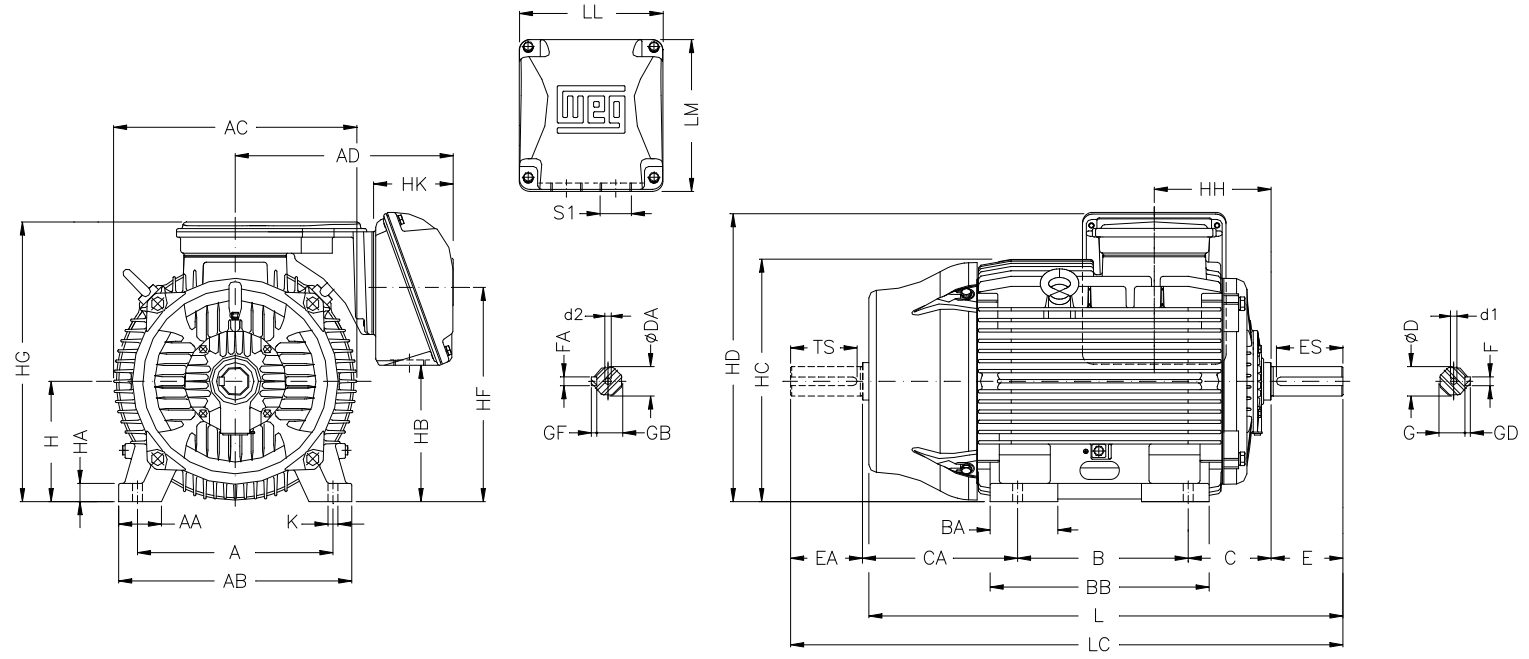

1 2 3 4 5 6 7 8

A
B
C
D
E
F

Notes: Downloaded from <http://dealerselectric.com>
Generated for Model #22012EP3Y315L-W22

A	AA	AB	AC	AD
508	120	630	657	589
B	BA	BB	C	CA
508	219	752	216	502
D	E	ES	F	G
80m6	170	160	22	71
GD	DA	EA	TS	FA
14	65m6	140	125	18
GB	GF	H	HA	HB
58	11	315	48	336
HC	HD	HF	HG	HH
644	774	575	760	284
HK	K	L	LC	LL
220	28	1389	1536	404
LM	S1	d1	d2	
436	2xM63x1.5	DM20	DM20	

Performed by:

Checked:

Customer:

Three-Phase: W22 IE2 IEC Tru-Metric - TEFC (IP55) Cast Iron Frame

Three-phase induction motor
Frame 315L - IP55

28-SEP-2016