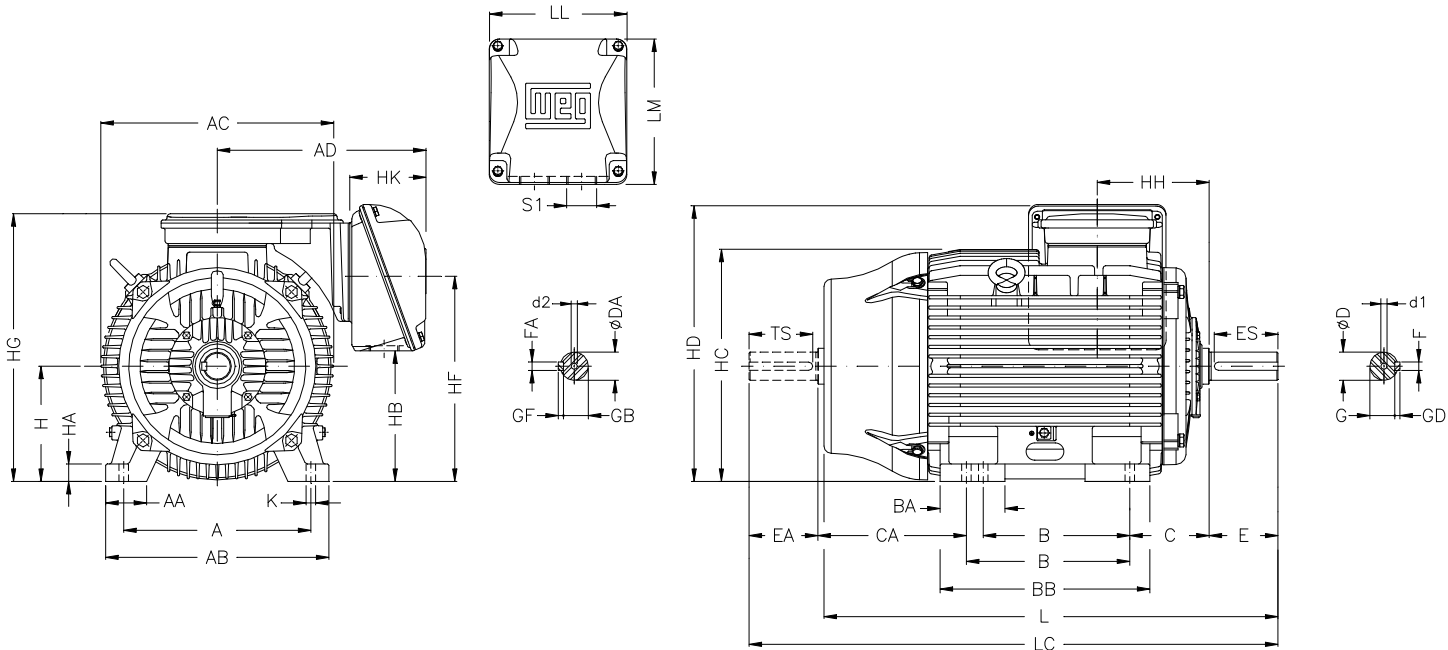

1 2 3 4 5 6 7 8

A

B

C

D

E

F

Notes: Downloaded from <http://dealerselectric.com>
Generated for Model #18518EP3Y315S/M-W22

Performed by:

Checked:

Customer:

Three-Phase: W22 IE2 IEC Tru-Metric - TEFC (IP55) Cast Iron Frame

Three-phase induction motor
Frame 315S/M - IP55

28-SEP-2016

A	AA	AB	AC	AD
508	120	630	657	525
B	BA	BB	C	CA
406/457	184	621	216	494/443
D	E	ES	F	G
80m6	170	160	22	71
GD	DA	EA	TS	FA
14	65m6	140	125	18
GB	GF	H	HA	HB
58	11	315	48	386
HC	HD	HF	HG	HH
644	768	592	751	264
HK	K	L	LC	LL
176	28	1274	1426	379
LM	S1	d1	d2	
382	2xM63x1.5	DM20	DM20	