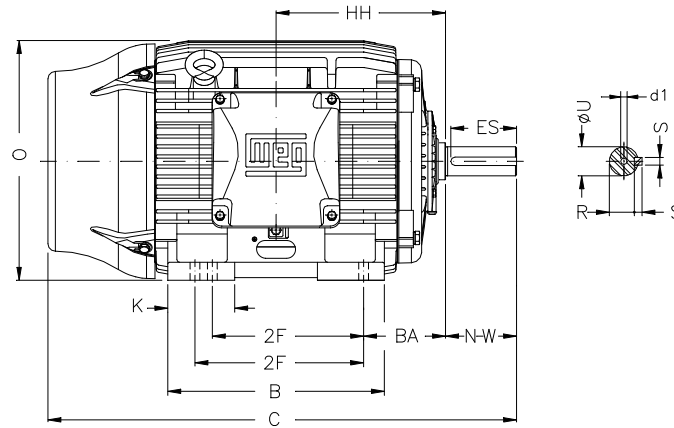

1 2 3 4 5 6 7 8

A

B

C

D

E

F

Notes: Downloaded from <http://dealerselectric.com>  
Generated for Model #15036ST3HIE445TS-W22

Performed by:

Checked:

Customer:

Three-Phase: W22 IEEE-841™ Petrochem Motors - NEMA Premium® Efficiency

Three-phase induction motor  
Frame 444/5TS - IP55

28-SEP-2016

2E 18.000	J 3.937	A 21.929	P 23.583	AB 18.570
2F 14.500/16.500	K 5.866	B 20.315	BA 7.500	U 2.375
N-W 4.750	ES 3.150	S 0.625	R 2.021	depth 0.625
D 11.000	G 1.630	HB 5.687	O 22.795	HH 15.748
HK 5.970	H 0.810	C 41.200	LL 12.362	LM 12.283
AA 2xNPT 3"	d1 DUNC 3/4"-10	d2 DUNC 3/4"-10		