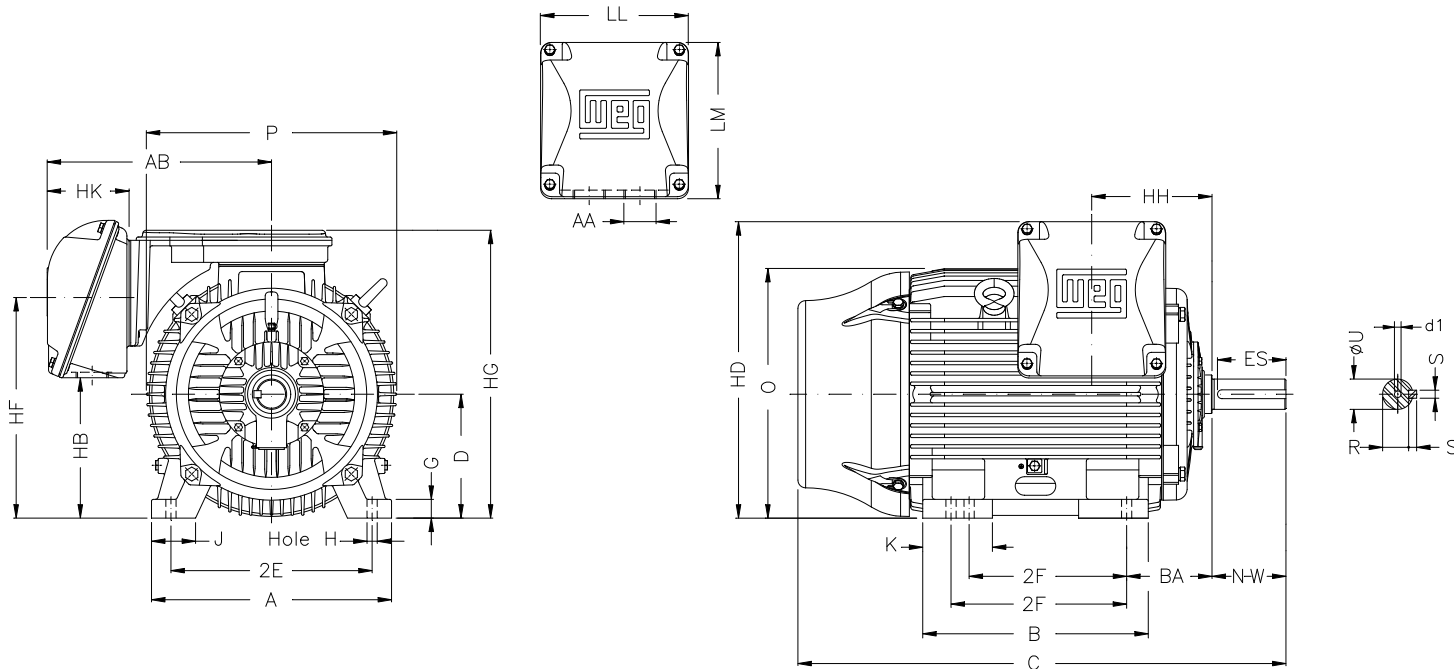

1 2 3 4 5 6 7 8

A

B

C

D

E

F

Notes: Downloaded from <http://dealerselectric.com>
Generated for Model #15009EP3GKD447T-W22

Performed by:

Checked:

Customer:

Three-Phase: W22 Crusher Duty TEFC (IP55)

Three-phase induction motor
Frame 445/7T - IP55

28-SEP-2016

AB 20.670	2F 16.500/20.000	B 23.897	U 3.375	N-W 8.500
ES 7.087	S 0.875	R 2.880	depth 0.875	HB 12.598
HF 20.724	HG 26.850	HH 11.811	HK 6.968	C 48.701
LL 14.646	LM 15.040	AA 2xNPT 3"	d1 DUNC 3/4"-10	d2 DUNC 3/4"-10