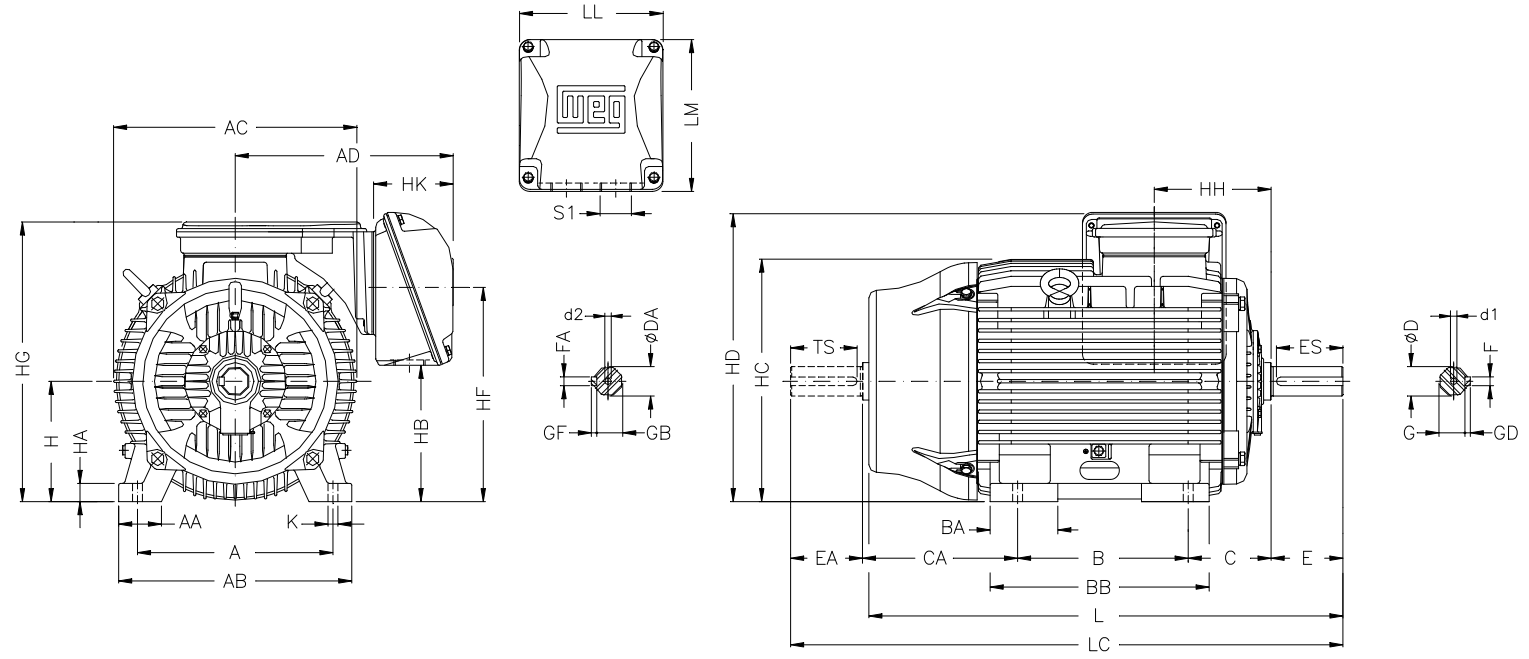

1 2 3 4 5 6 7 8

A
B
C
D
E
F

Notes: Downloaded from <http://dealerselectric.com>
Generated for Model #13209EP3Y315L-W22

A	AA	AB	AC	AD
508	120	630	657	589
B	BA	BB	C	CA
508	219	752	216	502
D	E	ES	F	G
80m6	170	160	22	71
GD	DA	EA	TS	FA
14	65m6	140	125	18
GB	GF	H	HA	HB
58	11	315	48	336
HC	HD	HF	HG	HH
644	774	575	760	284
HK	K	L	LC	LL
220	28	1389	1536	404
LM	S1	d1	d2	
436	2xM63x1.5	DM20	DM20	

Performed by:

Checked:

Customer:

Three-Phase: W22 IE2 IEC Tru-Metric - TEFC (IP55) Cast Iron Frame

Three-phase induction motor
Frame 315L - IP55

28-SEP-2016