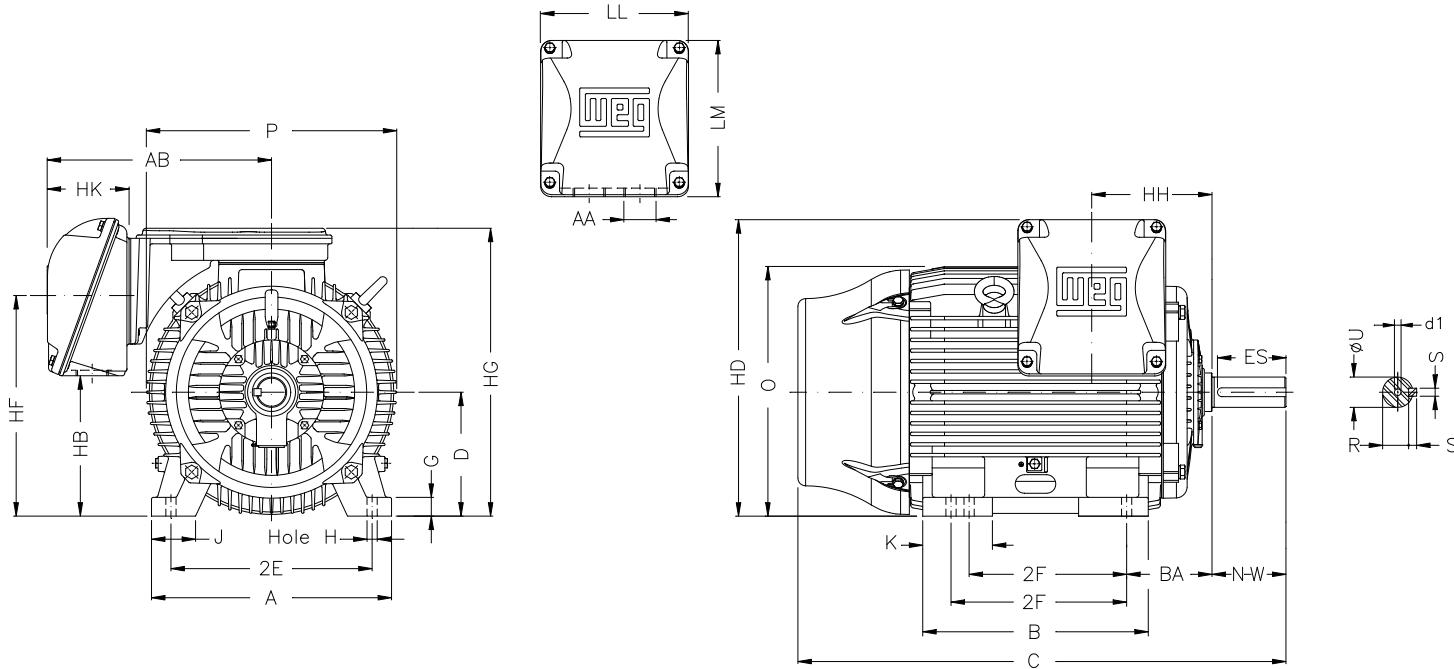

1 2 3 4 5 6 7 8

A

B

C

D

E

F

Notes: Downloaded from <http://dealerselectric.com>
Generated for Model #12509EP3GKD447T-W22

Performed by:

Checked:

Customer:

Three-Phase: W22 Crusher Duty TEFC (IP55)

Three-phase induction motor
Frame 445/7T - IP55

28-SEP-2016

AB 20.670	2F 16.500/20.000	B 23.897	U 3.375	N-W 8.500
ES 7.087	S 0.875	R 2.880	depth 0.875	HB 12.598
HF 20.724	HG 26.850	HH 11.811	HK 6.968	C 48.701
LL 14.646	LM 15.040	AA 2xNPT 3"	d1 DUNC 3/4"-10	d2 DUNC 3/4"-10