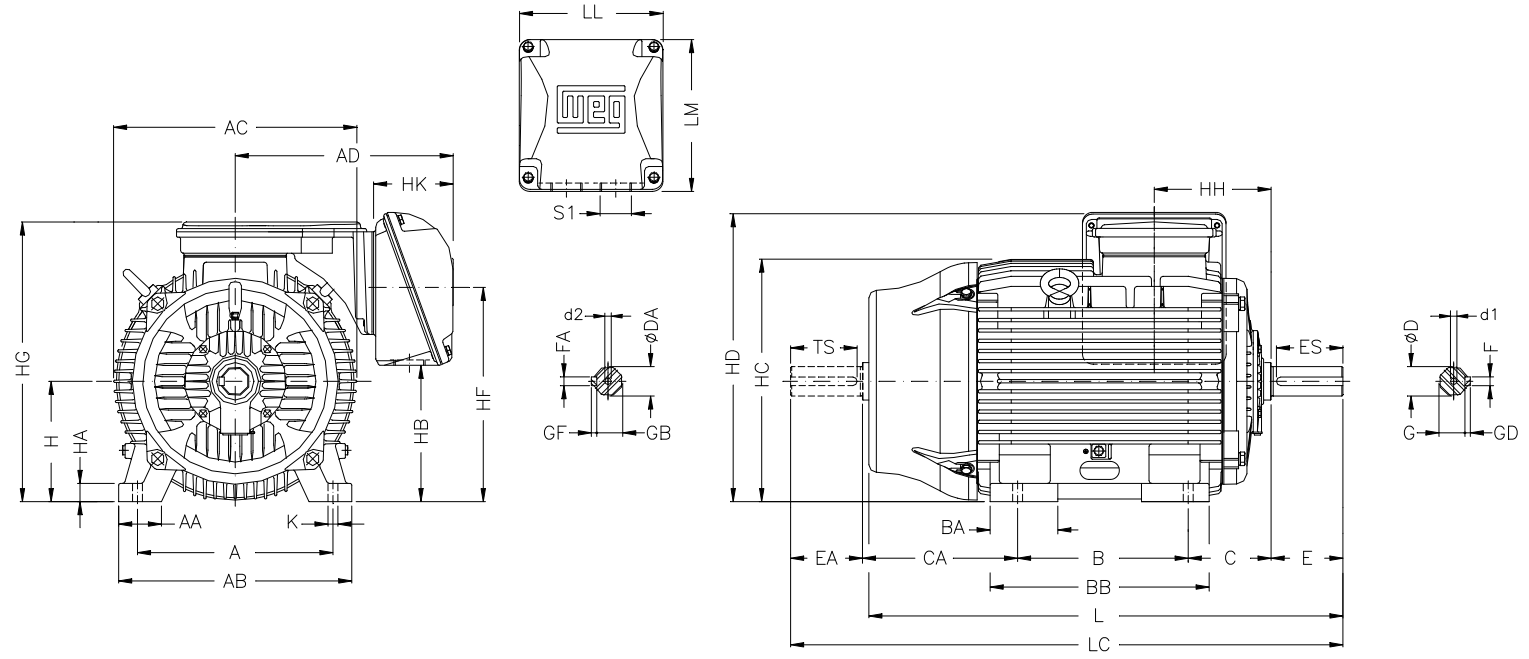

1 2 3 4 5 6 7 8

A
B
C
D
E
F

Notes: Downloaded from <http://dealerselectric.com>
Generated for Model #11009EP3Y315L-W22

A	AA	AB	AC	AD
508	120	630	657	589
B	BA	BB	C	CA
508	219	752	216	502
D	E	ES	F	G
80m6	170	160	22	71
GD	DA	EA	TS	FA
14	65m6	140	125	18
GB	GF	H	HA	HB
58	11	315	48	336
HC	HD	HF	HG	HH
644	774	575	760	284
HK	K	L	LC	LL
220	28	1389	1536	404
LM	S1	d1	d2	
436	2xM63x1.5	DM20	DM20	

Performed by:

Checked:

Customer:

Three-Phase: W22 IE2 IEC Tru-Metric - TEFC (IP55) Cast Iron Frame

Three-phase induction motor
Frame 315L - IP55

28-SEP-2016