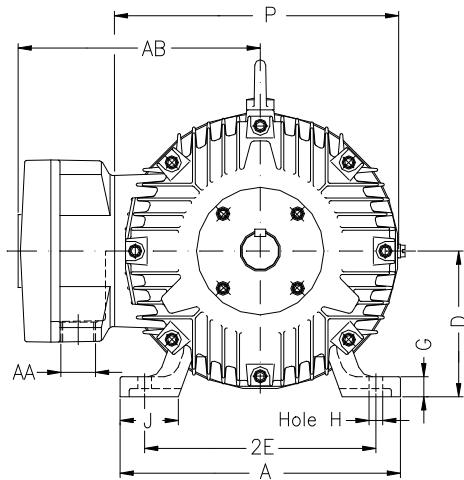

1 2 3 4 5 6 7 8

A

B

C

D

E

F

Notes: Downloaded from <http://dealerselectric.com>
Generated for Model #10036XT3H405TS

Performed by:

Checked:

Customer:

Three-Phase : Explosion Proof - NEMA Premium

Three-phase induction motor
Frame 404/5TS - IP55

28-SEP-2016

2E 16.000	A 19.921	2F 12.250/13.752	B 17.520	BA 6.625
J 3.937	K 5.433	P 18.583	ES 2.756	depth 0.500
S 0.500	N-W 4.250	U 2.125	R 1.842	AB 16.654
D 10.000	G 1.812	O 19.843	T 2.795	H 0.807
C 35.074	AA NPT 3"	d1 DUNC 3/4"-10	d2 DUNC 3/4"-10	