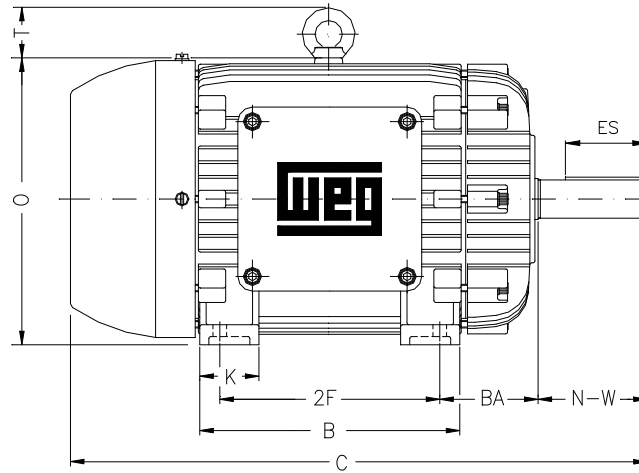

1 2 3 4 5 6 7 8

A

B

C

D

E

F

Notes: Downloaded from <http://dealerselectric.com>
Generated for Model #10036XT3H405TS

Performed by:

Checked:

Customer:

Three-Phase : Explosion Proof - NEMA Premium

Three-phase induction motor
Frame 404/5TS - IP55

28-SEP-2016

2E 16.000	A 19.921	2F 12.250/13.752	B 17.520	BA 6.625
J 3.937	K 5.433	P 18.583	ES 2.756	depth 0.500
S 0.500	N-W 4.250	U 2.125	R 1.842	AB 16.654
D 10.000	G 1.812	O 19.843	T 2.795	H 0.807
C 35.074	AA NPT 3"	d1 DUNC 3/4"-10	d2 DUNC 3/4"-10	