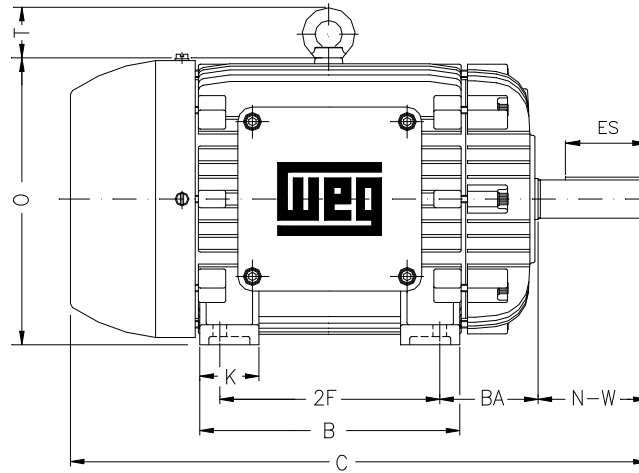

1 2 3 4 5 6 7 8

A

B

C

D

E

F

Notes: Downloaded from <http://dealerselectric.com>  
Generated for Model #10036XT3G405TS

Performed by:

Checked:

Customer:

Three-Phase : Explosion Proof - NEMA Premium

Three-phase induction motor  
Frame 404/5TS - IP55

28-SEP-2016

2E 16.000	A 19.921	2F 12.250/13.752	B 17.520	BA 6.625
J 3.937	K 5.433	P 18.583	ES 2.756	depth 0.500
S 0.500	N-W 4.250	U 2.125	R 1.842	AB 16.654
D 10.000	G 1.812	O 19.843	T 2.795	H 0.807
C 35.074	AA NPT 3"	d1 DUNC 3/4"-10	d2 DUNC 3/4"-10	