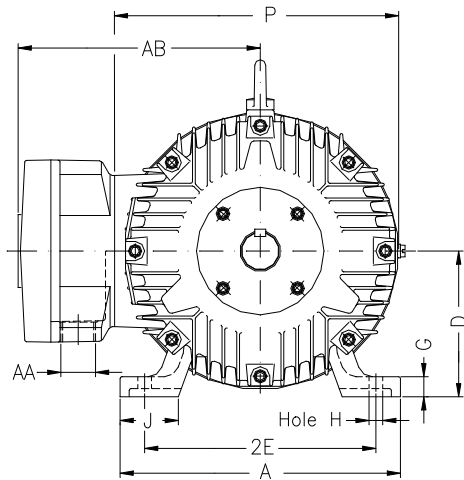

1 2 3 4 5 6 7 8

A

B

C

D

E

F

Notes: Downloaded from <http://dealerselectric.com>  
Generated for Model #10036XT3G405TS

Performed by:

Checked:

Customer:

Three-Phase : Explosion Proof - NEMA Premium

Three-phase induction motor  
Frame 404/5TS - IP55

28-SEP-2016

2E 16.000	A 19.921	2F 12.250/13.752	B 17.520	BA 6.625
J 3.937	K 5.433	P 18.583	ES 2.756	depth 0.500
S 0.500	N-W 4.250	U 2.125	R 1.842	AB 16.654
D 10.000	G 1.812	O 19.843	T 2.795	H 0.807
C 35.074	AA NPT 3"	d1 DUNC 3/4"-10	d2 DUNC 3/4"-10	