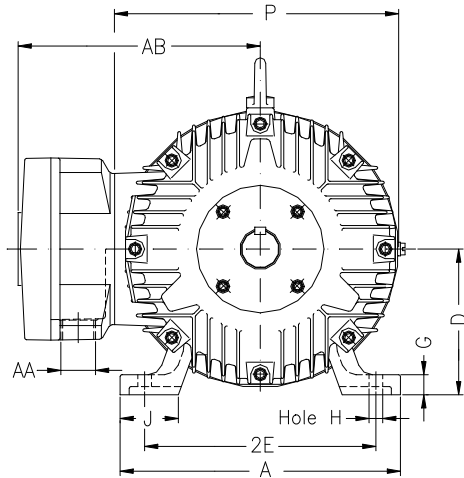

1 2 3 4 5 6 7 8

A

B

C

D

E

F

Notes: Downloaded from <http://dealerselectric.com>
Generated for Model #10018XT3G405T

Performed by:

Checked:

Customer:

Three-Phase : Explosion Proof - NEMA Premium

Three-phase induction motor
Frame 404/5T - IP55

28-SEP-2016

2E 16.000	A 19.921	2F 12.250/13.752	B 17.520	BA 6.625
J 3.937	K 5.433	P 18.583	ES 5.512	depth 0.750
S 0.750	N-W 7.250	U 2.875	R 2.449	AB 16.654
D 10.000	G 1.812	O 19.843	T 2.795	H 0.807
C 38.074	AA NPT 3"	d1 DUNC 3/4"-10	d2 DUNC 3/4"-10	