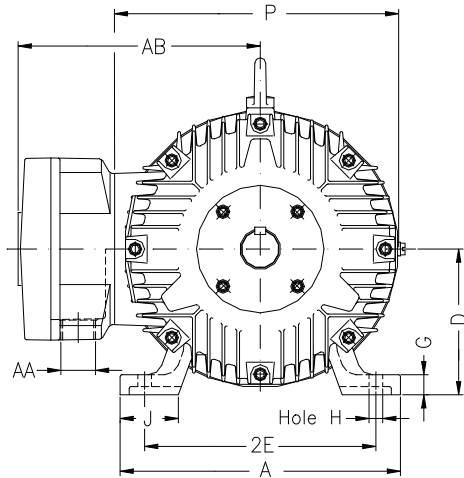

1 2 3 4 5 6 7 8

A

B

C

D

E

F

Notes: Downloaded from <http://dealerselectric.com>  
Generated for Model #10018XT3E405T

Performed by:

Checked:

Customer:

Three-Phase : Explosion Proof - NEMA Premium

Three-phase induction motor  
Frame 404/5T - IP55

28-SEP-2016

2E 16.000	A 19.921	2F 12.250/13.752	B 17.520	BA 6.625
J 3.937	K 5.433	P 18.583	ES 5.512	depth 0.750
S 0.750	N-W 7.250	U 2.875	R 2.449	AB 16.654
D 10.000	G 1.812	O 19.843	T 2.795	H 0.807
C 38.074	AA NPT 3"	d1 DUNC 3/4"-10	d2 DUNC 3/4"-10	