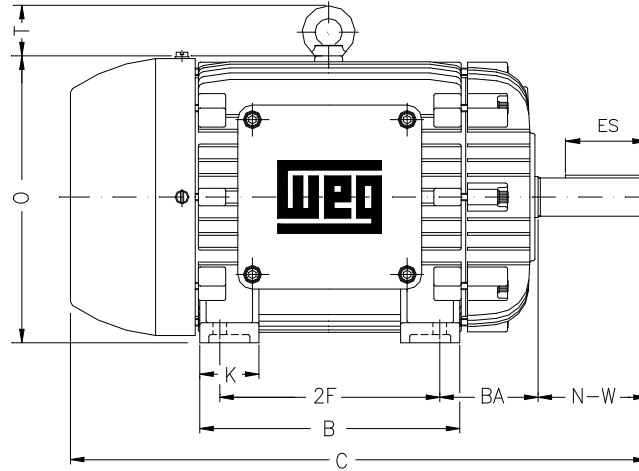

1 2 3 4 5 6 7 8

A

B

C

D

E

F

Notes: Downloaded from <http://dealerselectric.com>  
Generated for Model #10018XT3E405T

Performed by:

Checked:

Customer:

Three-Phase : Explosion Proof - NEMA Premium

Three-phase induction motor  
Frame 404/5T - IP55

28-SEP-2016

2E 16.000	A 19.921	2F 12.250/13.752	B 17.520	BA 6.625
J 3.937	K 5.433	P 18.583	ES 5.512	depth 0.750
S 0.750	N-W 7.250	U 2.875	R 2.449	AB 16.654
D 10.000	G 1.812	O 19.843	T 2.795	H 0.807
C 38.074	AA NPT 3"	d1 DUNC 3/4"-10	d2 DUNC 3/4"-10	