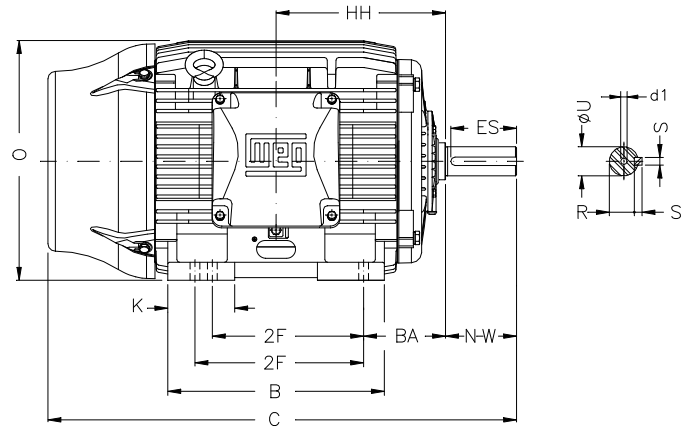

1 2 3 4 5 6 7 8

A

B

C

D

E

F

Notes: Downloaded from <http://dealerselectric.com>  
Generated for Model #10009EP3GKD445T-W22

Performed by:

Checked:

Customer:

Three-Phase: W22 Crusher Duty TEFC (IP55)

Three-phase induction motor  
Frame 444/5T - IP55

27-SEP-2016

2E 18.000	J 3.937	A 21.929	P 23.583	AB 18.570
2F 14.500/16.500	K 7.263	B 20.315	BA 7.500	U 3.375
N-W 8.500	ES 7.087	S 0.875	R 2.880	depth 0.875
D 11.000	G 1.630	HB 5.687	O 22.795	HH 15.748
HK 5.970	H 0.810	C 44.950	LL 12.362	LM 12.283
AA 2xNPT 3"	d1 DUNC 3/4"-10	d2 DUNC 3/4"-10		