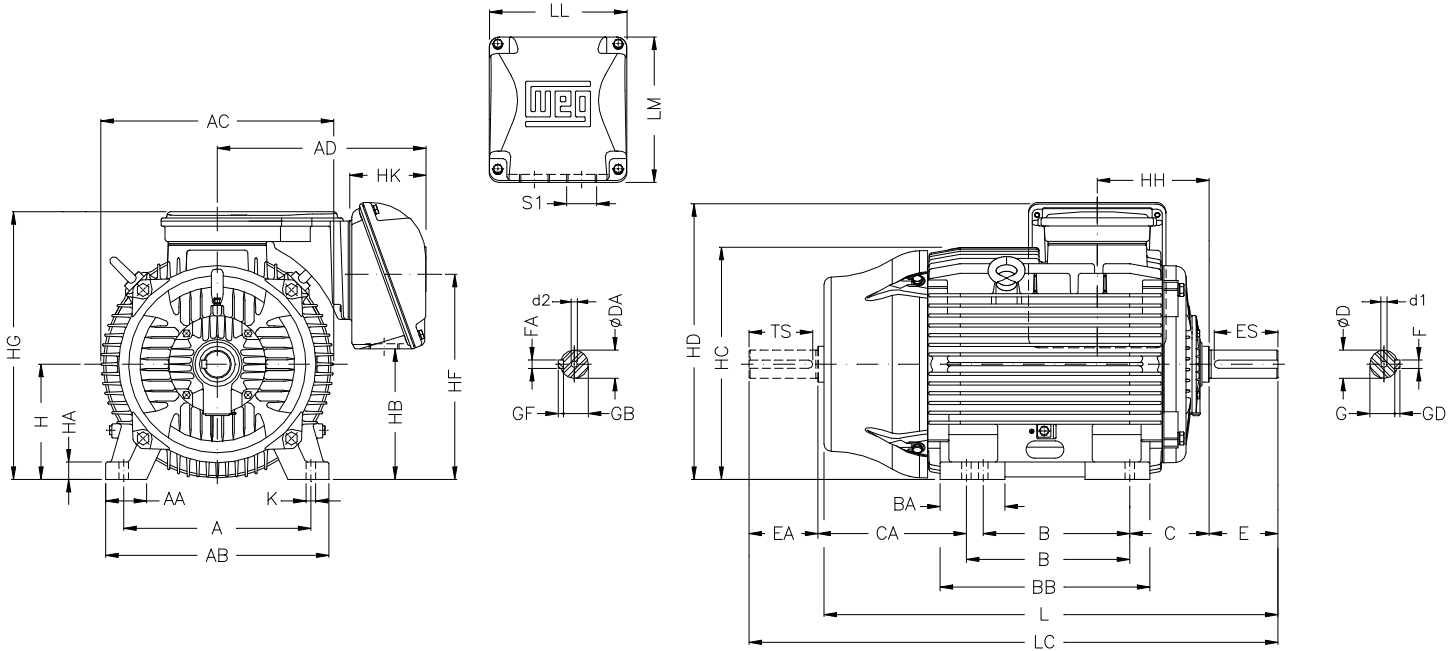

A
B
C
D
E
F

Notes: Downloaded from <http://dealerselectric.com>
Generated for Model #07536ET3Y280S/M-W22

A	AA	AB	AC	AD
457	100	557	599	445
B	BA	BB	C	CA
368/419	151	517	190	385/334
D	E	ES	F	G
65m6	140	125	18	58
GD	DA	EA	TS	FA
11	60m6	140	125	18
GB	GF	H	HA	HC
53	11	280	42	580
HD	K	L	LC	S1
700	24	1071	1223	2xM63x1,5
d1	d2			
DM20	DM20			

Performed by:

Checked:

Customer:

Three-Phase: W22 IE3 IEC Tru-Metric - TEFC (IP55) Cast Iron Frame

Three-phase induction motor
Frame 280S/M - IP55

27-SEP-2016