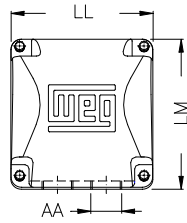

1 2 3 4 5 6 7 8

A

B

C

D

E

F

Notes: Downloaded from <http://dealerselectric.com>
Generated for Model #07536ET3E365TS-W22G

Performed by:

Checked:

Customer:

W22 General Purpose TEFC

Three-phase induction motor
Frame 364/5TS - IP55

27-SEP-2016

2E 14.016	J 3.150	A 17.165	P 17.914	AB 16.016
2F 11.260/12.244	K 4.138	B 16.220	BA 5.875	FBA 11.708
U 1.875	N-W 3.748	ES 1.968	S 0.500	R 1.591
depth 0.500	D 9.000	G 1.480	HB 4.251	O 17.957
HH 11.988	HK 6.024	EV 1.634	H 0.660	C 32.338
LL 10.591	LM 11.267	AA NPT 3"	d1 DUNC 3/4"-10	