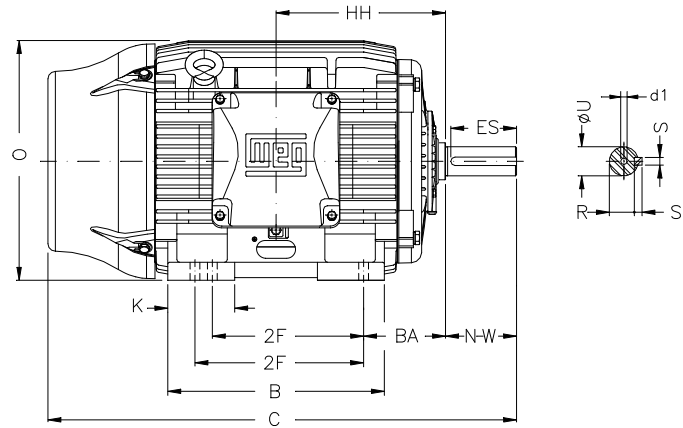

1 2 3 4 5 6 7 8

A

B

C

D

E

F

Notes: Downloaded from <http://dealerselectric.com>
Generated for Model #07536ET3E365TS-W22G

Performed by:

Checked:

Customer:

W22 General Purpose TEFC

Three-phase induction motor
Frame 364/5TS - IP55

27-SEP-2016

2E 14.016	J 3.150	A 17.165	P 17.914	AB 16.016
2F 11.260/12.244	K 4.138	B 16.220	BA 5.875	FBA 11.708
U 1.875	N-W 3.748	ES 1.968	S 0.500	R 1.591
depth 0.500	D 9.000	G 1.480	HB 4.251	O 17.957
HH 11.988	HK 6.024	EV 1.634	H 0.660	C 32.338
LL 10.591	LM 11.267	AA NPT 3"	d1 DUNC 3/4"-10	