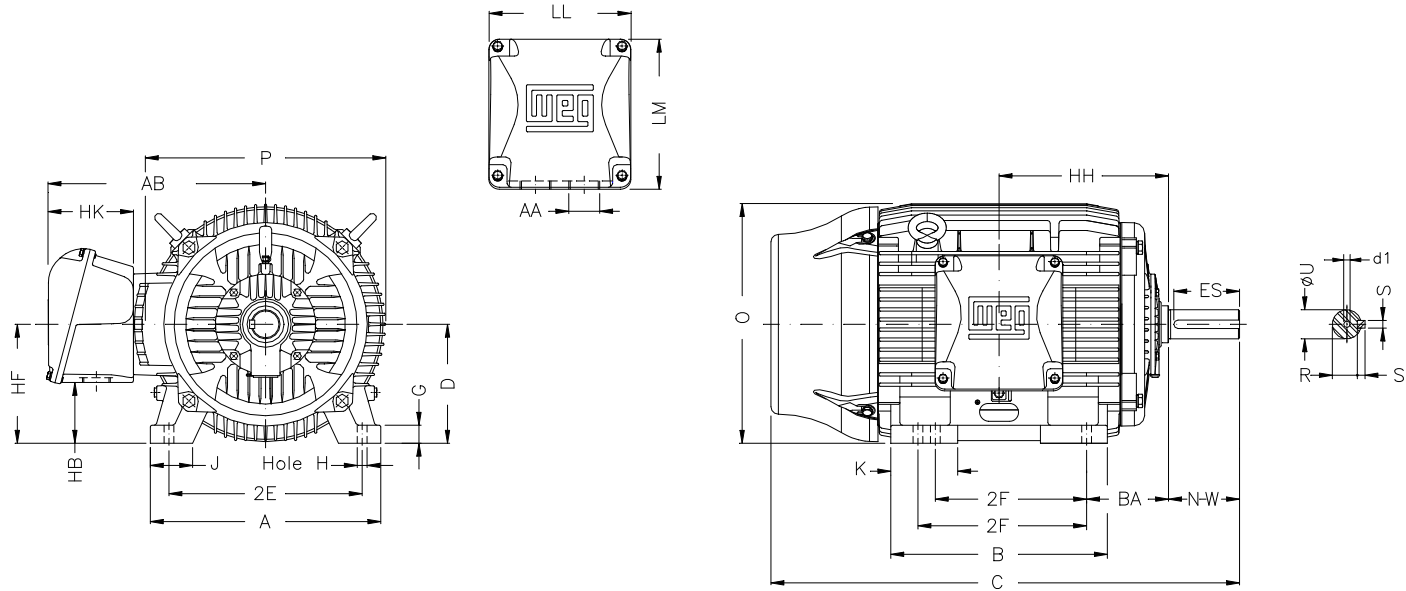

1 2 3 4 5 6 7 8

A

B

C

D

E

F

Notes: Downloaded from <http://dealerselectric.com>
Generated for Model #07518EG3E365T-W22

Performed by:

Checked:

Customer:

W22 Super Premium

Three-phase induction motor
Frame 364/5T - IP55

27-SEP-2016

2E 14.016	J 3.150	A 17.165	P 17.914	AB 16.016
2F 11.260/12.244	K 4.138	B 16.220	BA 5.875	FBA 11.708
U 2.375	N-W 5.874	ES 4.330	S 0.625	R 2.019
depth 0.625	D 9.000	G 1.480	HB 4.251	O 17.957
HH 11.988	HK 6.024	H 0.660	C 34.251	LL 10.591
LM 11.267	AA NPT 3"	d1 DUNC 3/4"-10		