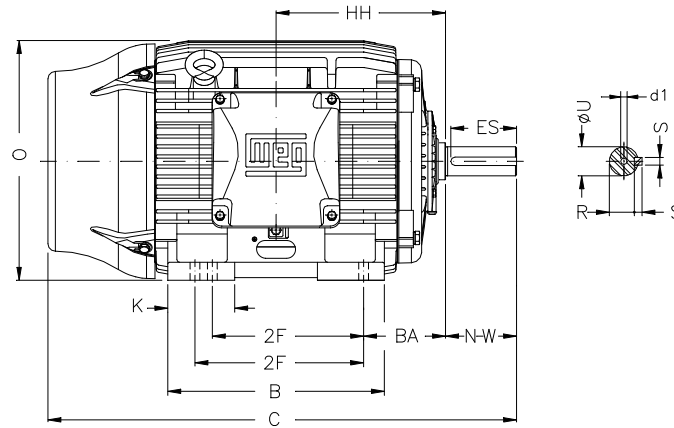

1 2 3 4 5 6 7 8

A

B

C

D

E

F

Notes: Downloaded from <http://dealerselectric.com>
Generated for Model #07512EG3E405T-W22

Performed by:

Checked:

Customer:

W22 Super Premium

Three-phase induction motor
Frame 404/5T - IP55

27-SEP-2016

2E 15.984	J 3.937	A 19.921	P 19.134	AB 16.016
2F 12.244/13.740	K 5.669	B 18.386	BA 6.625	FBA 13.926
U 2.875	N-W 7.250	ES 5.512	S 0.750	R 2.449
depth 0.750	D 10.000	G 1.811	HB 5.252	O 19.566
HH 13.496	HK 6.024	H 0.810	C 39.730	FC 45.295
LL 10.591	LM 11.267	AA NPT 3"	d1 DUNC 3/4"-10	