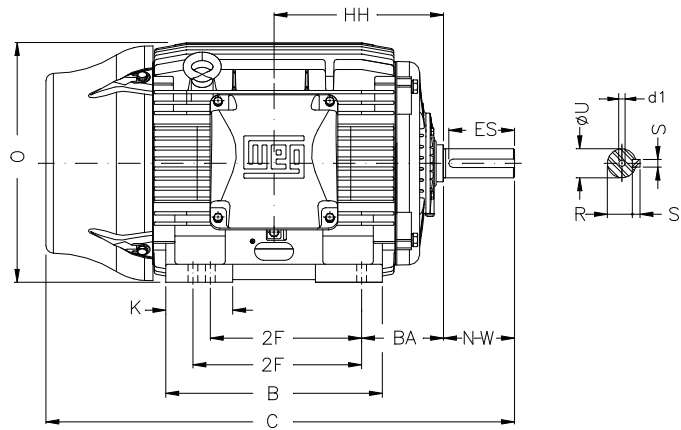

1 2 3 4 5 6 7 8

A

B

C

D

E

F

Notes: Downloaded from <http://dealerselectric.com>
Generated for Model #06036ST3HIE364TS-W22

Performed by:

Checked:

Customer:

Three-Phase: W22 IEEE-841™ Petrochem Motors - NEMA Premium® Efficiency

Three-phase induction motor
Frame 364/5TS - IP55

27-SEP-2016

2E 14.016	J 3.150	A 17.165	P 17.914	AB 16.016
2F 11.260/12.244	K 4.138	B 16.220	BA 5.875	U 1.875
N-W 3.748	ES 2.205	S 0.500	R 1.591	depth 0.500
D 9.000	G 1.480	HB 4.251	O 17.957	HH 11.988
HK 6.024	H 0.660	C 32.338	LL 10.591	LM 11.267
AA NPT 3"	d1 DUNC 3/4"-10	d2 DUNC 3/4"-10		