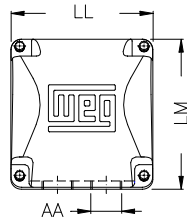

1 2 3 4 5 6 7 8

A

B

C

D

E

F

Notes: Downloaded from <http://dealerselectric.com>
Generated for Model #06036ST3HIE364TS-W22

Performed by:

Checked:

Customer:

Three-Phase: W22 IEEE-841™ Petrochem Motors - NEMA Premium® Efficiency

Three-phase induction motor
Frame 364/5TS - IP55

27-SEP-2016

2E 14.016	J 3.150	A 17.165	P 17.914	AB 16.016
2F 11.260/12.244	K 4.138	B 16.220	BA 5.875	U 1.875
N-W 3.748	ES 2.205	S 0.500	R 1.591	depth 0.500
D 9.000	G 1.480	HB 4.251	O 17.957	HH 11.988
HK 6.024	H 0.660	C 32.338	LL 10.591	LM 11.267
AA NPT 3"	d1 DUNC 3/4"-10	d2 DUNC 3/4"-10		