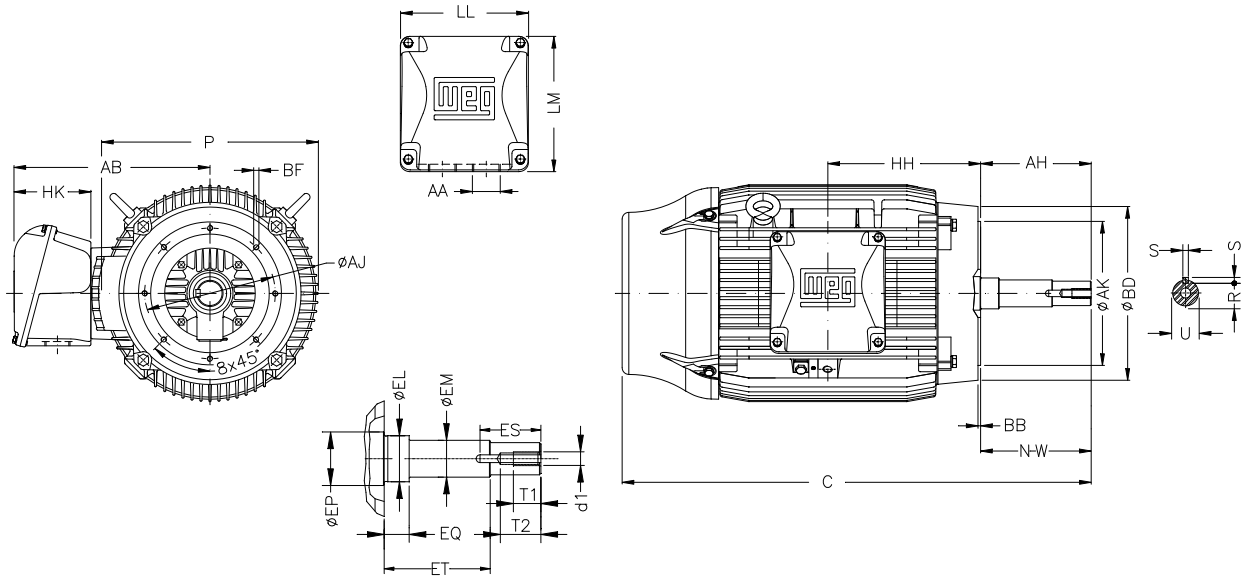

1 2 3 4 5 6 7 8

A

B

C

D

E

F

Notes: Downloaded from <http://dealerselectric.com>
Generated for Model #06036ET3E364JPV-W22

Performed by:

Checked:

Customer:

Close Coupled Pump: Three-Phase - W22 "JP" Type - TEFC - NEMA Premium

Three-phase induction motor
Frame 364/5JP - IP55

27-SEP-2016

P 17.914	AB 16.016	AA NPT 3"	EQ 2.382	ET 5.886
U 1.624	EM 1.750	EL 2.125	EP 2.756	ES 2.480
t1 0.984	t2 1.496	C 36.711	d1 EUNC 1/2"-13	HH 11.988
HK 6.024	HB 4.251	LL 10.591	LM 11.267	S 0.375
R 1.413	Flange FC-279	AJ 11.000	AK 12.500	BD 15.562
BF UNC 5/8"x11	BB 0.248	AH 8.130		