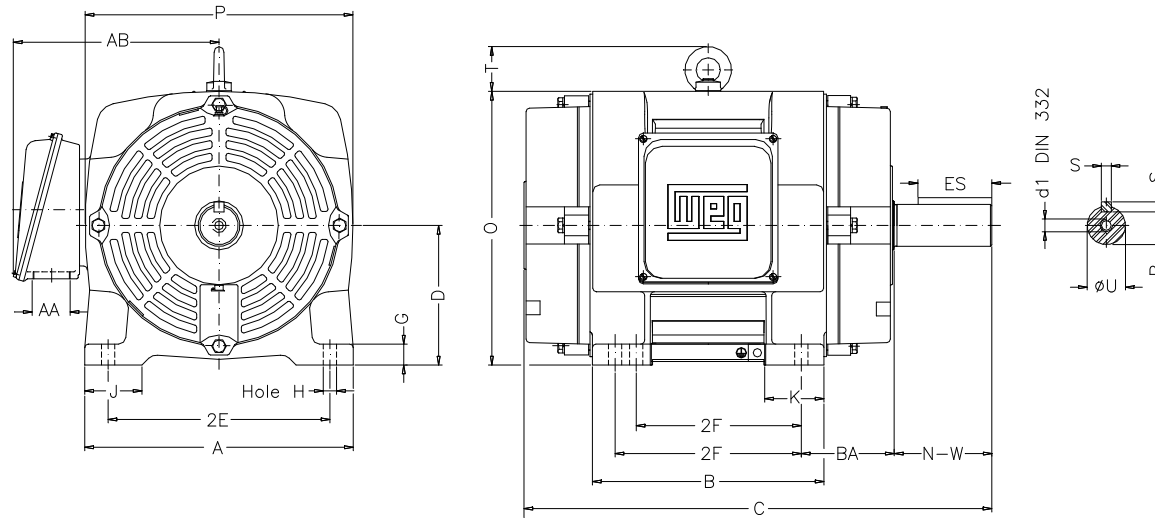

1 2 3 4 5 6 7 8

A

B

C

D

E

F

Notes: Downloaded from <http://dealerselectric.com>
Generated for Model #06018OT3H364T

Performed by:

Checked:

Customer:

ODP – Open Induction Motors – NEMA Premium Efficiency

Three-phase induction motor
Frame 364T - IP23

27-SEP-2016

2E 14.000	J 3.150	A 17.170	P 17.874	AB 16.378
2F 11.250/12.250	K 4.140	B 15.400	BA 5.875	U 2.375
d1 DUNC 3/4"-10	N-W 5.874	ES 4.330	S 0.625	R 2.019
depth 0.625	D 9.000	G 1.480	O 18.425	T 2.795
H 0.657	C 29.764	AA NPT 3"		