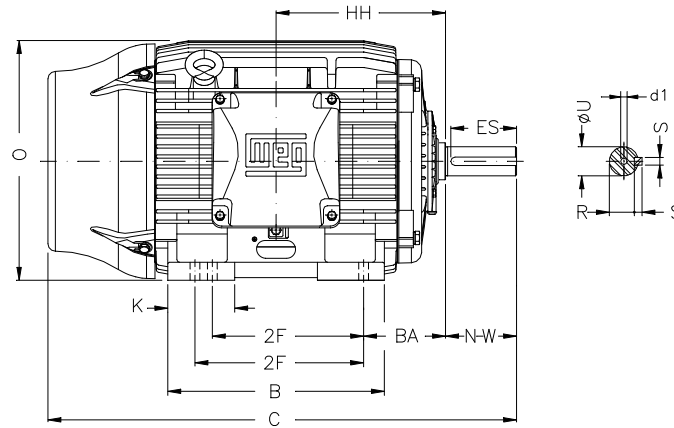

1 2 3 4 5 6 7 8

A

B

C

D

E

F

Notes: Downloaded from <http://dealerselectric.com>
Generated for Model #06018EG3E364T-W22

Performed by:

Checked:

Customer:

W22 Super Premium

Three-phase induction motor
Frame 364/5T - IP55

27-SEP-2016

2E 14.016	J 3.150	A 17.165	P 17.914	AB 16.016
2F 11.260/12.244	K 4.138	B 16.220	BA 5.875	FBA 11.708
U 2.375	N-W 5.874	ES 4.330	S 0.625	R 2.019
depth 0.625	D 9.000	G 1.480	HB 4.251	O 17.957
HH 11.988	HK 6.024	H 0.660	C 34.251	LL 10.591
LM 11.267	AA NPT 3"	d1 DUNC 3/4"-10		