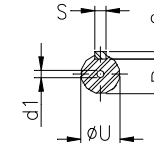

1 2 3 4 5 6 7 8

A

B

C

D

E

F

Notes: Downloaded from <http://dealerselectric.com>
Generated for Model #06012XT3E404T

Performed by:

Checked:

Customer:

Three-Phase : Explosion Proof - NEMA Premium

Three-phase induction motor
Frame 404/5T - IP55

27-SEP-2016

2E 16.000	A 19.921	2F 12.250/13.752	B 17.520	BA 6.625
J 3.937	K 5.433	P 18.583	ES 5.512	depth 0.750
S 0.750	N-W 7.250	U 2.875	R 2.449	AB 16.654
D 10.000	G 1.812	O 19.843	T 2.795	H 0.807
C 38.074	AA NPT 3"	d1 DUNC 3/4"-10	d2 DUNC 3/4"-10	