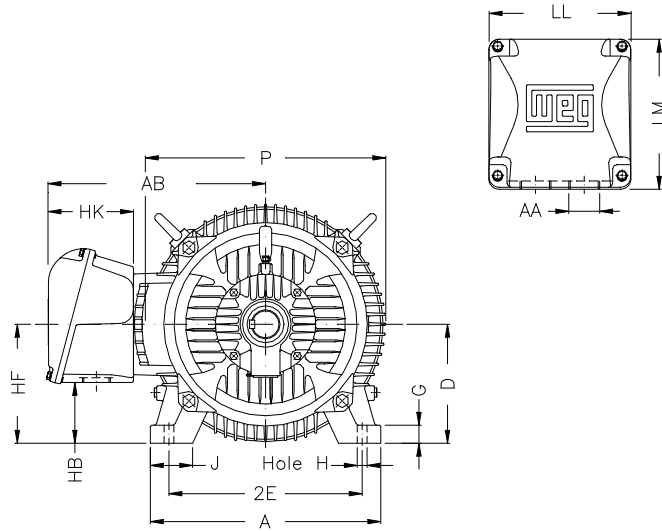

1 2 3 4 5 6 7 8

A

B

C

D

E

F

Notes: Downloaded from <http://dealerselectric.com>
Generated for Model #06012EG3E404T-W22

Performed by:

Checked:

Customer:

W22 Super Premium

Three-phase induction motor
Frame 404/5T - IP55

27-SEP-2016

2E 15.984	J 3.937	A 19.921	P 19.134	AB 16.016
2F 12.244/13.740	K 5.669	B 18.386	BA 6.625	FBA 13.926
U 2.875	N-W 7.250	ES 5.512	S 0.750	R 2.449
depth 0.750	D 10.000	G 1.811	HB 5.252	O 19.566
HH 13.496	HK 6.024	H 0.810	C 39.730	FC 45.295
LL 10.591	LM 11.267	AA NPT 3"	d1 DUNC 3/4"-10	