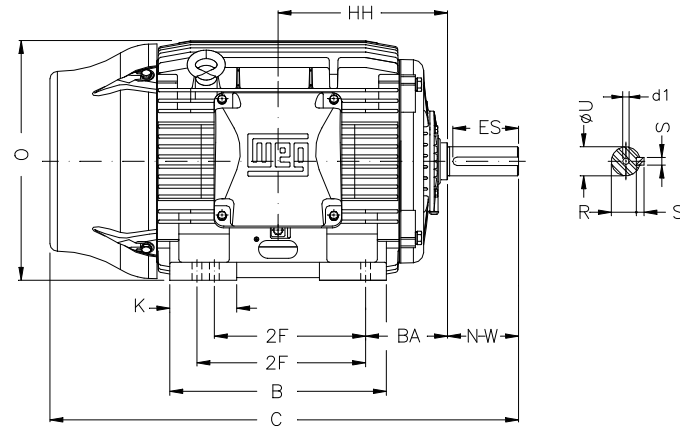

1 2 3 4 5 6 7 8

A

B

C

D

E

F

Notes: Downloaded from <http://dealerselectric.com>
Generated for Model #06012EG3E404T-W22

Performed by:

Checked:

Customer:

W22 Super Premium

Three-phase induction motor
Frame 404/5T - IP55

27-SEP-2016

2E 15.984	J 3.937	A 19.921	P 19.134	AB 16.016
2F 12.244/13.740	K 5.669	B 18.386	BA 6.625	FBA 13.926
U 2.875	N-W 7.250	ES 5.512	S 0.750	R 2.449
depth 0.750	D 10.000	G 1.811	HB 5.252	O 19.566
HH 13.496	HK 6.024	H 0.810	C 39.730	FC 45.295
LL 10.591	LM 11.267	AA NPT 3"	d1 DUNC 3/4"-10	