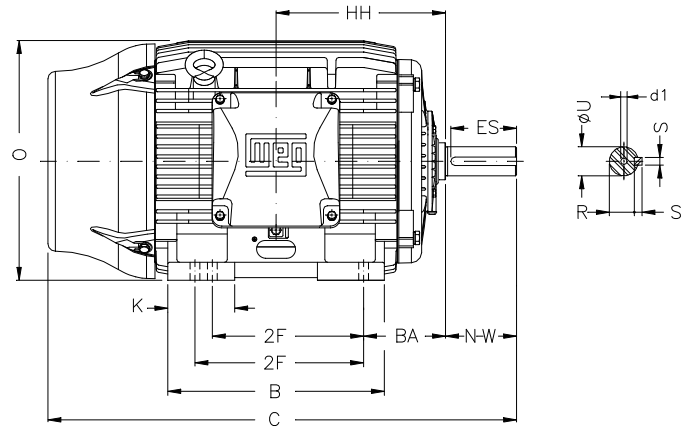

1 2 3 4 5 6 7 8

A

B

C

D

E

F

Notes: Downloaded from <http://dealerselectric.com>
Generated for Model #06009EP3EKD405T-W22

Performed by:

Checked:

Customer:

Three-Phase: W22 Crusher Duty TEFC (IP55)

Three-phase induction motor
Frame 404/5T - IP55

27-SEP-2016

2E 15.984	J 3.937	A 19.921	P 19.134	AB 16.016
2F 12.244/13.740	K 5.669	B 18.386	BA 6.625	U 2.875
N-W 7.250	ES 5.512	S 0.750	R 2.449	depth 0.750
D 10.000	G 1.811	HB 5.252	O 19.566	HH 13.496
HK 6.024	H 0.810	C 39.730	LL 10.591	LM 11.267
AA NPT 3"	d1 DUNC 3/4"-10	d2 DUNC 3/4"-10		