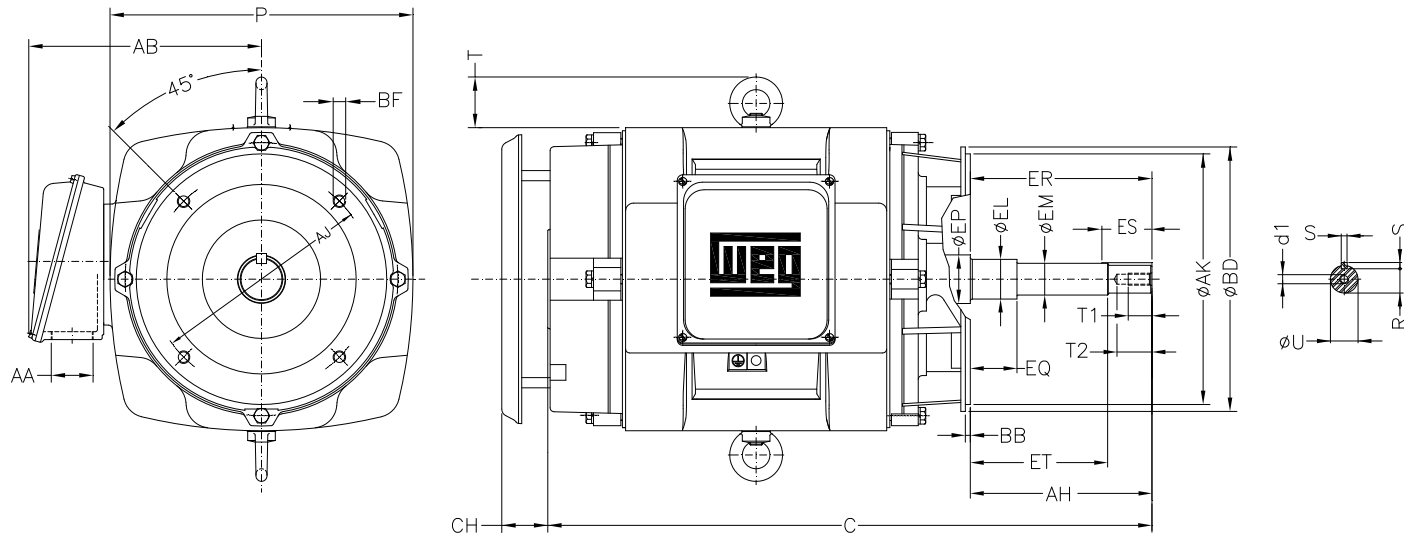

1 2 3 4 5 6 7 8

A

B

C

D

E

F

Notes: Downloaded from <http://dealerselectric.com>
Generated for Model #05036OP3H324JMV

Performed by:

Checked:

Customer:

Close Coupled Pump : Three-Phase - "JM" Type - ODP - High Efficiency

Three-phase induction motor
Frame 324JM - IP23

24-SEP-2016

P 15.118	AB 11.496	AA NPT 2"	ER 5.250	EQ 0.630
ET 3.006	U 1.249	EM 1.375	EL 1.750	S 0.250
EP 2.360	R 1.110	ES 2.480	d1 EUNC 1/2"-13	t1 0.984
t2 1.496	C 26.431	Flange FC-279	AJ 11.000	AK 12.500
BD 13.189	BF UNC 5/8"x11	BB 0.250	AH 5.250	