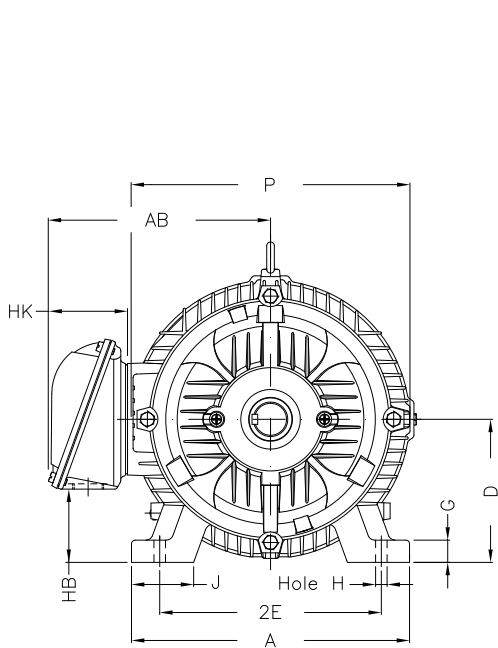

1 2 3 4 5 6 7 8

A

B

C

D

E

F

Notes: Downloaded from <http://dealerselectric.com>
Generated for Model #05036ET3H326TS-W22

Performed by:

Checked:

Customer:

W22 NEMA Premium - Ball Bearings

Three-phase induction motor
Frame 324/6TS - IP55

23-SEP-2016

2E 12.500	J 3.189	A 15.157	P 15.827	AB 12.575
2F 10.500/12.000	K 4.055	B 14.567	BA 5.250	FBA 8.738
U 1.875	N-W 3.750	ES 2.756	S 0.500	R 1.594
depth 0.500	D 8.000	G 1.300	HB 4.811	O 15.953
T 2.441	HF 8.708	HH 11.250	HK 4.705	H 0.657
C 29.616	LL 9.055	LM 8.661	AA NPT 2"	d1 A 4