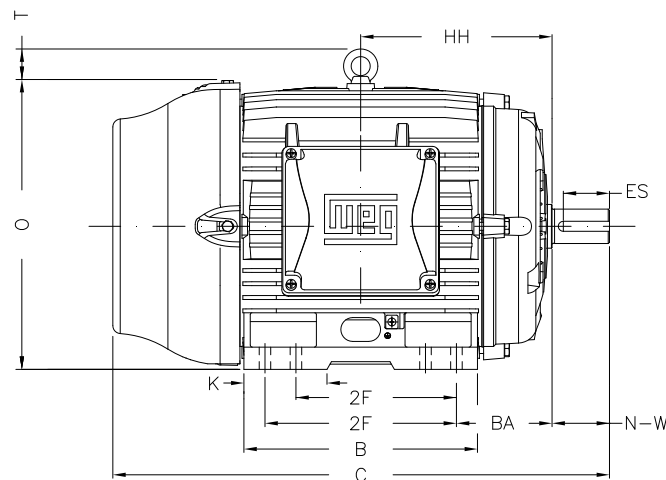

1 2 3 4 5 6 7 8

A

B

C

D

E

F

Notes: Downloaded from <http://dealerselectric.com>
Generated for Model #05036ET3H326TS-W22

Performed by:

Checked:

Customer:

W22 NEMA Premium - Ball Bearings

Three-phase induction motor
Frame 324/6TS - IP55

23-SEP-2016

2E 12.500	J 3.189	A 15.157	P 15.827	AB 12.575
2F 10.500/12.000	K 4.055	B 14.567	BA 5.250	FBA 8.738
U 1.875	N-W 3.750	ES 2.756	S 0.500	R 1.594
depth 0.500	D 8.000	G 1.300	HB 4.811	O 15.953
T 2.441	HF 8.708	HH 11.250	HK 4.705	H 0.657
C 29.616	LL 9.055	LM 8.661	AA NPT 2"	d1 A 4