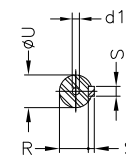

1 2 3 4 5 6 7 8

A

B

C

D

E

F

Notes: Downloaded from <http://dealerselectric.com>
Generated for Model #05036ET3H326TS-W22

Performed by:

Checked:

Customer:

W22 NEMA Premium - Ball Bearings

Three-phase induction motor
Frame 324/6TS - IP55

23-SEP-2016

2E 12.500	J 3.189	A 15.157	P 15.827	AB 12.575
2F 10.500/12.000	K 4.055	B 14.567	BA 5.250	FBA 8.738
U 1.875	N-W 3.750	ES 2.756	S 0.500	R 1.594
depth 0.500	D 8.000	G 1.300	HB 4.811	O 15.953
T 2.441	HF 8.708	HH 11.250	HK 4.705	H 0.657
C 29.616	LL 9.055	LM 8.661	AA NPT 2"	d1 A 4