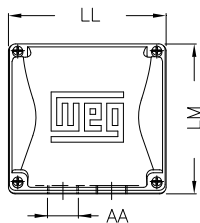

1 2 3 4 5 6 7 8

A

B

C

D

E

F

Notes: Downloaded from <http://dealerselectric.com>
Generated for Model #05036ET3H326TS-W22

Performed by:

Checked:

Customer:

W22 NEMA Premium - Ball Bearings

Three-phase induction motor
Frame 324/6TS - IP55

23-SEP-2016

2E 12.500	J 3.189	A 15.157	P 15.827	AB 12.575
2F 10.500/12.000	K 4.055	B 14.567	BA 5.250	FBA 8.738
U 1.875	N-W 3.750	ES 2.756	S 0.500	R 1.594
depth 0.500	D 8.000	G 1.300	HB 4.811	O 15.953
T 2.441	HF 8.708	HH 11.250	HK 4.705	H 0.657
C 29.616	LL 9.055	LM 8.661	AA NPT 2"	d1 A 4