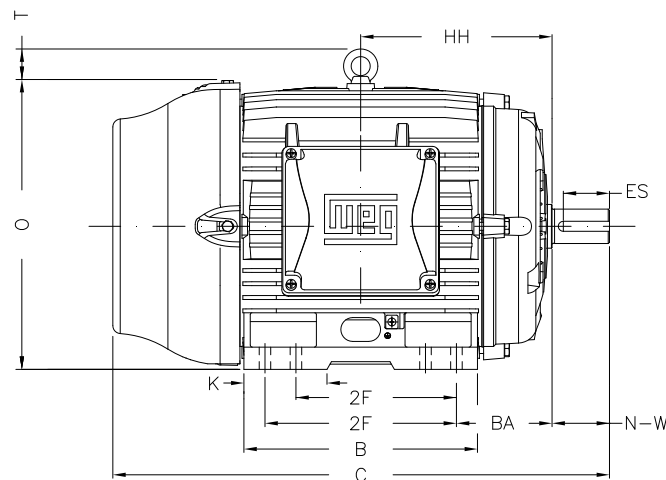

1 2 3 4 5 6 7 8

A

B

C

D

E

F

Notes: Downloaded from <http://dealerselectric.com>
Generated for Model #05036ET3E326TS-W22G

Performed by:

Checked:

Customer:

W22 General Purpose TEFC

Three-phase induction motor
Frame 324/6TS - IP55

23-SEP-2016

2E 12.500	J 3.189	A 15.157	P 15.827	AB 12.575
2F 10.500/12.000	K 4.055	B 14.567	BA 5.250	FBA 8.738
U 1.875	N-W 3.750	ES 2.756	S 0.500	R 1.594
depth 0.500	D 8.000	G 1.300	HB 4.811	O 15.953
T 2.441	HF 8.708	HH 11.250	HK 4.705	H 0.657
C 29.616	LL 9.055	LM 8.661	AA NPT 2"	d1 A 4