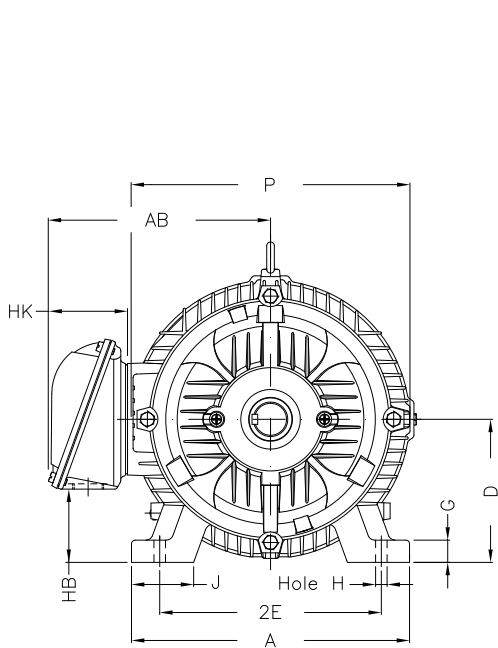

1 2 3 4 5 6 7 8

A

B

C

D

E

F

Notes: Downloaded from <http://dealerselectric.com>
Generated for Model #05036ET3E326TS-W22G

Performed by:

Checked:

Customer:

W22 General Purpose TEFC

Three-phase induction motor
Frame 324/6TS - IP55

23-SEP-2016

2E 12.500	J 3.189	A 15.157	P 15.827	AB 12.575
2F 10.500/12.000	K 4.055	B 14.567	BA 5.250	FBA 8.738
U 1.875	N-W 3.750	ES 2.756	S 0.500	R 1.594
depth 0.500	D 8.000	G 1.300	HB 4.811	O 15.953
T 2.441	HF 8.708	HH 11.250	HK 4.705	H 0.657
C 29.616	LL 9.055	LM 8.661	AA NPT 2"	d1 A 4