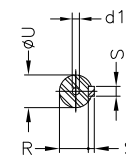

1 2 3 4 5 6 7 8

A

B

C

D

E

F

Notes: Downloaded from <http://dealerselectric.com>
Generated for Model #05036ET3E326TS-W22G

Performed by:

Checked:

Customer:

W22 General Purpose TEFC

Three-phase induction motor
Frame 324/6TS - IP55

23-SEP-2016

2E 12.500	J 3.189	A 15.157	P 15.827	AB 12.575
2F 10.500/12.000	K 4.055	B 14.567	BA 5.250	FBA 8.738
U 1.875	N-W 3.750	ES 2.756	S 0.500	R 1.594
depth 0.500	D 8.000	G 1.300	HB 4.811	O 15.953
T 2.441	HF 8.708	HH 11.250	HK 4.705	H 0.657
C 29.616	LL 9.055	LM 8.661	AA NPT 2"	d1 A 4