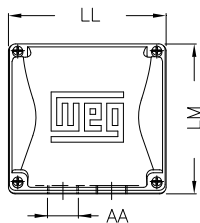

1 2 3 4 5 6 7 8

A

B

C

D

E

F

Notes: Downloaded from <http://dealerselectric.com>
Generated for Model #05036ET3E326TS-W22G

Performed by:

Checked:

Customer:

W22 General Purpose TEFC

Three-phase induction motor
Frame 324/6TS - IP55

23-SEP-2016

2E 12.500	J 3.189	A 15.157	P 15.827	AB 12.575
2F 10.500/12.000	K 4.055	B 14.567	BA 5.250	FBA 8.738
U 1.875	N-W 3.750	ES 2.756	S 0.500	R 1.594
depth 0.500	D 8.000	G 1.300	HB 4.811	O 15.953
T 2.441	HF 8.708	HH 11.250	HK 4.705	H 0.657
C 29.616	LL 9.055	LM 8.661	AA NPT 2"	d1 A 4