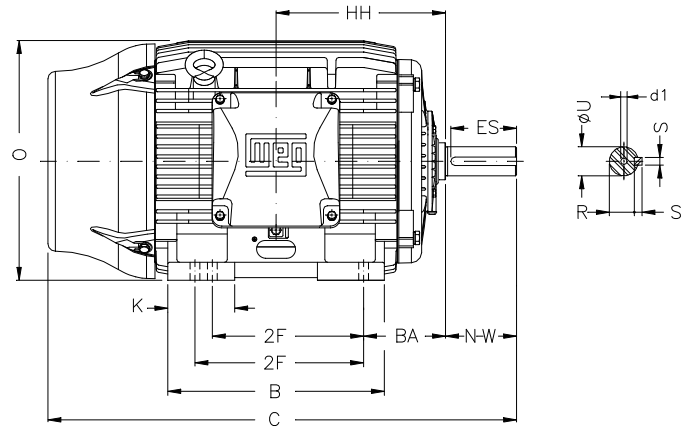

1 2 3 4 5 6 7 8

A

B

C

D

E

F

Notes: Downloaded from <http://dealerselectric.com>
Generated for Model #05009EP3EKD404T-W22

Performed by:

Checked:

Customer:

Three-Phase: W22 Crusher Duty TEFC (IP55)

Three-phase induction motor
Frame 404/5T - IP55

23-SEP-2016

2E 15.984	J 3.937	A 19.921	P 19.134	AB 16.016
2F 12.244/13.740	K 5.669	B 18.386	BA 6.625	U 2.875
N-W 7.250	ES 5.512	S 0.750	R 2.449	depth 0.750
D 10.000	G 1.811	HB 5.252	O 19.566	HH 13.496
HK 6.024	H 0.810	C 39.730	LL 10.591	LM 11.267
AA NPT 3"	d1 DUNC 3/4"-10	d2 DUNC 3/4"-10		