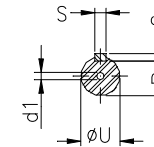

1 2 3 4 5 6 7 8

A

B

C

D

E

F

Notes: Downloaded from <http://dealerselectric.com>
Generated for Model #04036XT3E324TS

Performed by:

Checked:

Customer:

Three-Phase : Explosion Proof - NEMA Premium

Three-phase induction motor
Frame 324TS - IP55

23-SEP-2016

2E 12.500	A 15.157	2F 10.500	B 13.071	BA 5.250
J 3.228	K 3.346	P 15.697	ES 2.756	depth 0.500
S 0.500	N-W 3.750	U 1.875	R 1.594	AB 12.961
D 8.000	G 1.307	O 15.992	T 2.795	H 0.657
C 28.102	AA NPT 2"	d1 A 4	d2 A 4	