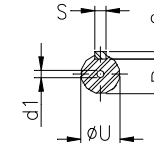

1 2 3 4 5 6 7 8

A

B

C

D

E

F

Notes: Downloaded from <http://dealerselectric.com>
Generated for Model #04018XT3E324T

Performed by:

Checked:

Customer:

Three-Phase : Explosion Proof - NEMA Premium

Three-phase induction motor
Frame 324T - IP55

23-SEP-2016

2E 12.500	A 15.157	2F 10.500	B 13.071	BA 5.250
J 3.228	K 3.346	P 15.697	ES 3.937	depth 0.500
S 0.500	N-W 5.250	U 2.125	R 1.844	AB 12.961
D 8.000	G 1.307	O 15.992	T 2.795	H 0.657
C 29.602	AA NPT 2"	d1 A 4	d2 A 4	