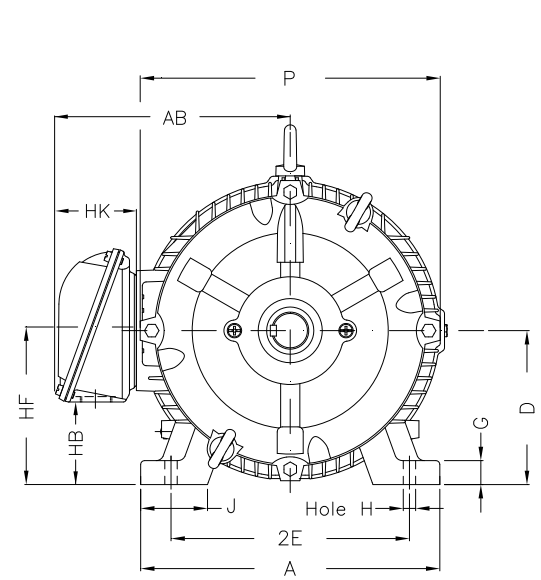

1 2 3 4 5 6 7 8

A  
B  
C  
D  
E  
F

Notes: Downloaded from <http://dealerselectric.com>  
Generated for Model #04018ET3PCT324TF1-W2

Performed by:

Checked:

Customer:

W22 Cooling Tower Motors: NEMA Premium - TEFC

Three-phase induction motor  
Frame 324T - IP55

23-SEP-2016

2E 12.500	J 3.189	A 15.157	P 14.961	AB 12.575
2F 10.500	K 4.055	B 13.071	BA 5.250	U 2.125
N-W 5.250	ES 3.937	S 0.500	R 1.844	depth 0.500
D 8.000	G 1.300	HB 4.811	O 15.953	T 2.441
HF 8.708	HH 10.500	HK 4.705	H 0.657	C 29.620
LL 9.055	LM 8.661	AA NPT 2"	d1 A 4	d2 A 4