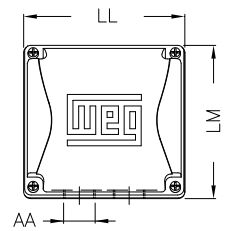

1 2 3 4 5 6 7 8

A  
B  
C  
D  
E  
F

Notes: Downloaded from <http://dealerselectric.com>  
Generated for Model #04018ET3PCT324TF1-W2

Performed by:

Checked:

Customer:

W22 Cooling Tower Motors: NEMA Premium - TEFC

Three-phase induction motor  
Frame 324T - IP55

23-SEP-2016

2E 12.500	J 3.189	A 15.157	P 14.961	AB 12.575
2F 10.500	K 4.055	B 13.071	BA 5.250	U 2.125
N-W 5.250	ES 3.937	S 0.500	R 1.844	depth 0.500
D 8.000	G 1.300	HB 4.811	O 15.953	T 2.441
HF 8.708	HH 10.500	HK 4.705	H 0.657	C 29.620
LL 9.055	LM 8.661	AA NPT 2"	d1 A 4	d2 A 4