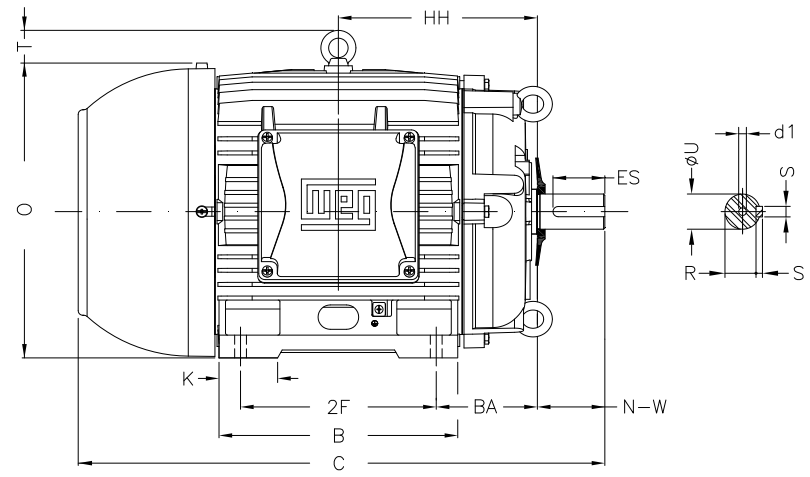

1 2 3 4 5 6 7 8

A  
B  
C  
D  
E  
F

Notes: Downloaded from <http://dealerselectric.com>  
Generated for Model #04018ET3PCT324TF1-W2

Performed by:

Checked:

Customer:

W22 Cooling Tower Motors: NEMA Premium - TEFC

Three-phase induction motor  
Frame 324T - IP55

23-SEP-2016

2E 12.500	J 3.189	A 15.157	P 14.961	AB 12.575
2F 10.500	K 4.055	B 13.071	BA 5.250	U 2.125
N-W 5.250	ES 3.937	S 0.500	R 1.844	depth 0.500
D 8.000	G 1.300	HB 4.811	O 15.953	T 2.441
HF 8.708	HH 10.500	HK 4.705	H 0.657	C 29.620
LL 9.055	LM 8.661	AA NPT 2"	d1 A 4	d2 A 4