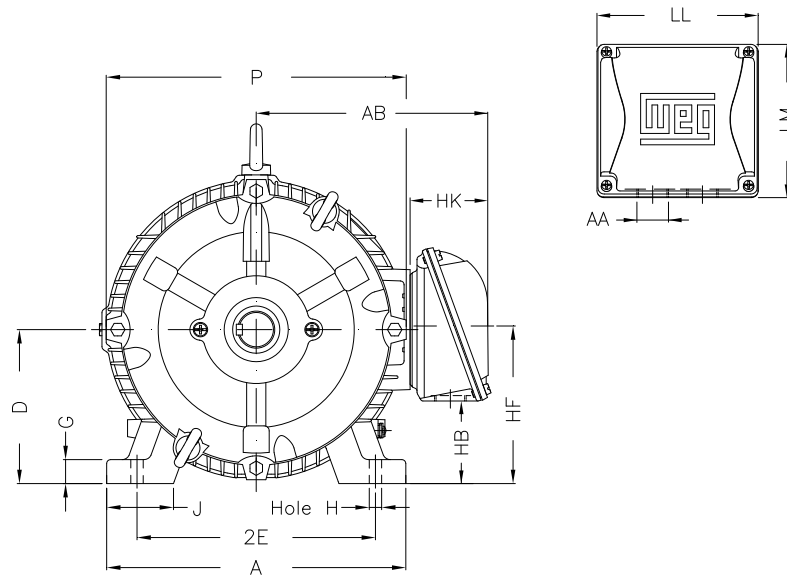

1 2 3 4 5 6 7 8

A

B

C

D

E

F

Notes: Downloaded from <http://dealerselectric.com>
Generated for Model #04018ET3HCT324T-W22

Performed by:

Checked:

Customer:

W22 Cooling Tower Motors: NEMA Premium - TEFC

Three-phase induction motor
Frame 324T - IP55

23-SEP-2016

2E 12.500	J 3.189	A 15.157	P 14.961	AB 12.575
2F 10.500	K 4.055	B 13.071	BA 5.250	U 2.125
N-W 5.250	ES 3.937	S 0.500	R 1.844	depth 0.500
D 8.000	G 1.300	HB 4.811	O 15.953	T 2.441
HF 8.708	HH 10.500	HK 4.705	H 0.657	C 29.620
LL 9.055	LM 8.661	AA NPT 2"	d1 A 4	d2 A 4