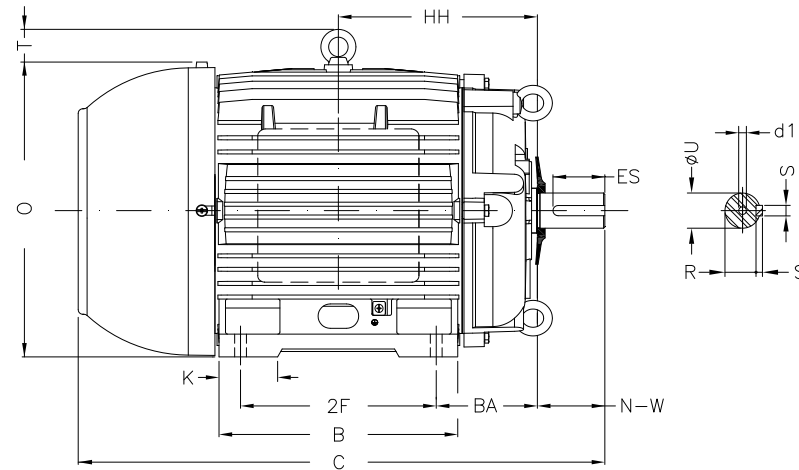

1 2 3 4 5 6 7 8

A

B

C

D

E

F

Notes: Downloaded from <http://dealerselectric.com>
Generated for Model #04018ET3HCT324T-W22

Performed by:

Checked:

Customer:

W22 Cooling Tower Motors: NEMA Premium - TEFC

Three-phase induction motor
Frame 324T - IP55

23-SEP-2016

2E 12.500	J 3.189	A 15.157	P 14.961	AB 12.575
2F 10.500	K 4.055	B 13.071	BA 5.250	U 2.125
N-W 5.250	ES 3.937	S 0.500	R 1.844	depth 0.500
D 8.000	G 1.300	HB 4.811	O 15.953	T 2.441
HF 8.708	HH 10.500	HK 4.705	H 0.657	C 29.620
LL 9.055	LM 8.661	AA NPT 2"	d1 A 4	d2 A 4