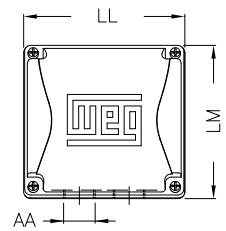

1 2 3 4 5 6 7 8

A  
B  
C  
D  
E  
F

Notes: Downloaded from <http://dealerselectric.com>  
Generated for Model #04018ET3ECT324TF1-W2

Performed by:

Checked:

Customer:

W22 Cooling Tower Motors: NEMA Premium - TEFC

Three-phase induction motor  
Frame 324T - IP55

23-SEP-2016

2E 12.500	J 3.189	A 15.157	P 14.961	AB 12.575
2F 10.500	K 4.055	B 13.071	BA 5.250	U 2.125
N-W 5.250	ES 3.937	S 0.500	R 1.844	depth 0.500
D 8.000	G 1.300	HB 4.811	O 15.953	T 2.441
HF 8.708	HH 10.500	HK 4.705	H 0.657	C 29.620
LL 9.055	LM 8.661	AA NPT 2"	d1 A 4	d2 A 4