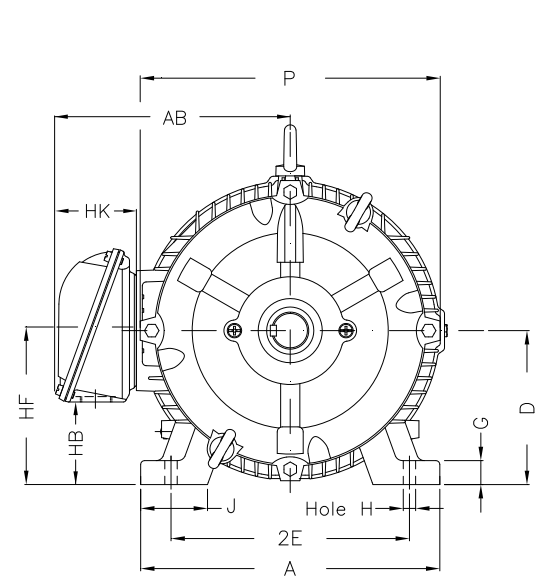

1 2 3 4 5 6 7 8

A  
B  
C  
D  
E  
F

Notes: Downloaded from <http://dealerselectric.com>  
Generated for Model #04018ET3ECT324TF1-W2

Performed by:

Checked:

Customer:

W22 Cooling Tower Motors: NEMA Premium - TEFC

Three-phase induction motor  
Frame 324T - IP55

23-SEP-2016

2E 12.500	J 3.189	A 15.157	P 14.961	AB 12.575
2F 10.500	K 4.055	B 13.071	BA 5.250	U 2.125
N-W 5.250	ES 3.937	S 0.500	R 1.844	depth 0.500
D 8.000	G 1.300	HB 4.811	O 15.953	T 2.441
HF 8.708	HH 10.500	HK 4.705	H 0.657	C 29.620
LL 9.055	LM 8.661	AA NPT 2"	d1 A 4	d2 A 4