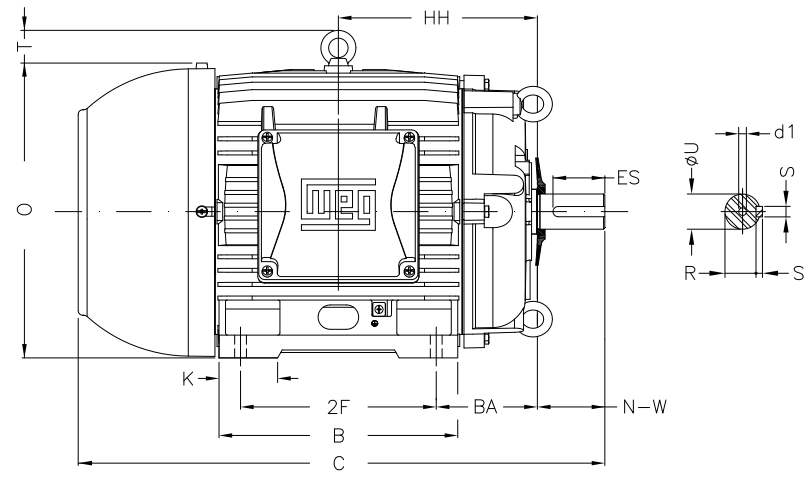

1 2 3 4 5 6 7 8

A  
B  
C  
D  
E  
F

Notes: Downloaded from <http://dealerselectric.com>  
Generated for Model #04018ET3ECT324TF1-W2

Performed by:

Checked:

Customer:

W22 Cooling Tower Motors: NEMA Premium - TEFC

Three-phase induction motor  
Frame 324T - IP55

23-SEP-2016

2E 12.500	J 3.189	A 15.157	P 14.961	AB 12.575
2F 10.500	K 4.055	B 13.071	BA 5.250	U 2.125
N-W 5.250	ES 3.937	S 0.500	R 1.844	depth 0.500
D 8.000	G 1.300	HB 4.811	O 15.953	T 2.441
HF 8.708	HH 10.500	HK 4.705	H 0.657	C 29.620
LL 9.055	LM 8.661	AA NPT 2"	d1 A 4	d2 A 4